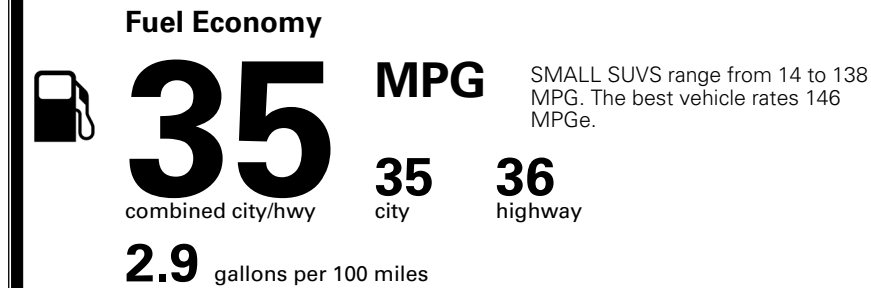

WARRANTY

10 Year/100,000 Mile Limited Powertrain Warranty
10 Year/100,000 Mile Limited Battery Warranty
5 Year/60,000 Mile Limited Basic Warranty
5 Year/60,000 Mile Roadside Assistance

MANUFACTURER'S SUGGESTED RETAIL PRICE ▶

$ 33,790.00

COMPARE HEV EX AWD FEATURES

Added to/in place of standard HEV S AWD features

- Smart Power Liftgate
- SynTex Seating Material
- Wireless Charging Pad
- Roof Rails
- Dual Illuminated Vanity Mirrors

Included
Included
Included
Included
Included

ADDITIONAL INSTALLED EQUIPMENT:
(In addition to or in place of standard features)
Wolf Gray Paint
Cross Bars
Auto-Dimming Mirror w/ HomeLink™

$495.00
$380.00
$375.00

MSRP INCLUDING OPTIONS

$ 35,040.00

INLAND FREIGHT AND HANDLING

$ 1,495.00

TOTAL MANUFACTURER'S SUGGESTED RETAIL PRICE ▶

$ 36,535.00

TOTAL ADDITIONAL WEIGHT: 13.7

*Additional terms and conditions apply.
**Kia Connect may be currently unavailable for some Model Year 2022 and newer vehicles sold or purchased in Massachusetts; please see owners.kia.com for more information.
NOTE: When you purchase this vehicle, Kia America, Inc. collects personal information you provide to the dealership. For information on our collection and use of personal information and your rights, please see our Privacy Policy on www.kia.com.

EPA DOT Fuel Economy and Environment

Gasoline Vehicle

You save
$1,500
in fuel costs
over 5 years
compared to the
average new vehicle.

Annual fuel cost
$1,400