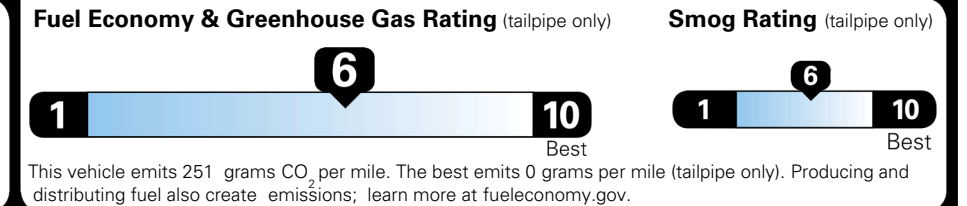

MSRP INCLUDING OPTIONS

\$ 35,040.00

INLAND FREIGHT AND HANDLING

\$ 1,495.00

TOTAL MANUFACTURER'S SUGGESTED RETAIL PRICE ▶

\$ 36,535.00

TOTAL ADDITIONAL WEIGHT: 13.7

*Additional terms and conditions apply.
 **Kia Connect may be currently unavailable for some Model Year 2022 and newer vehicles sold or purchased in Massachusetts; please see owners.kia.com for more information.
 NOTE: When you purchase this vehicle, Kia America, Inc. collects personal information you provide to the dealership. For information on our collection and use of personal information and your rights, please see our Privacy Policy on www.kia.com.

EPA DOT Fuel Economy and Environment

Gasoline Vehicle

You save
\$1,500
 in fuel costs
 over 5 years
 compared to the
 average new vehicle.

Annual fuel cost
\$1,400

Actual results will vary for many reasons, including driving conditions and how you drive and maintain your vehicle. The average new vehicle gets 29 MPG and costs \$8,500 to fuel over 5 years. Cost estimates are based on 15,000 miles per year at \$ 3.30 per gallon. MPGe is miles per gasoline gallon equivalent. Vehicle emissions are a significant cause of climate change and smog.