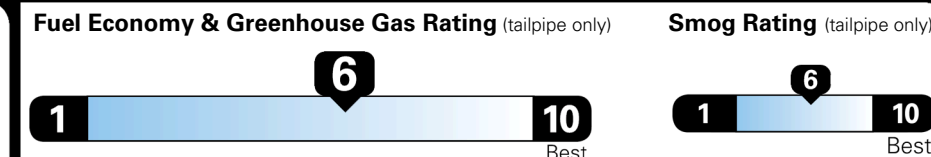

This vehicle emits 275 grams CO₂ per mile. The best emits 0 grams per mile (tailpipe only). Producing and distributing fuel also create emissions; learn more at fueleconomy.gov.

Actual results will vary for many reasons, including driving conditions and how you drive and maintain your vehicle. The average new vehicle gets 29 MPG and costs $8,500 to fuel over 5 years. Cost estimates are based on 15,000 miles per year at $ 3.30 per gallon. MPGe is miles per gasoline gallon equivalent. Vehicle emissions are a significant cause of climate change and smog.

fueleconomy.gov

Calculate personalized estimates and compare vehicles

GOVERNMENT 5-STAR SAFETY RATINGS

Overall Vehicle Score	Not Rated
Based on the combined rating of frontal, side and rollover. Should ONLY be compared to other vehicles of similar size and weight.	
Frontal	Driver ★ ★ ★ ★ ★
Crash	Passenger ★ ★ ★ ★
Based on the risk of injury in a frontal impact. Should ONLY be compared to other vehicles of similar size and weight.	
Side	Front seat Not Rated
Crash	Rear seat Not Rated
Star ratings based on the risk of injury in a side impact.	
Rollover	★ ★ ★ ★
Star ratings based on the risk of rollover in a single-vehicle crash.	

Star ratings range from 1 to 5 stars (★★★★★) with 5 being the highest.
Source: National Highway Traffic Safety Administration (NHTSA).
www.safercar.gov or 1-888-327-4236

Manufacturer's suggested retail price includes Manufacturer's recommended pre-delivery service. License and title fees, state and local taxes and other dealer installed options and accessories are not included in the manufacturer's suggested retail price.

PARTS CONTENT INFORMATION

FOR VEHICLES IN THIS CAR LINE U.S./CANADIAN PARTS CONTENT: 2 %

MAJOR SOURCES OF FOREIGN PARTS: KOREA: 90%

NOTE: PARTS CONTENT DOES NOT INCLUDE FINAL ASSEMBLY, DISTRIBUTION, OR OTHER NON-PARTS COSTS.

FOR THIS VEHICLE FINAL ASSEMBLY POINT: GWANGMYEONG, KOREA

COUNTRY OF ORIGIN ENGINE (MOTOR):

TRANSMISSION: KOREA