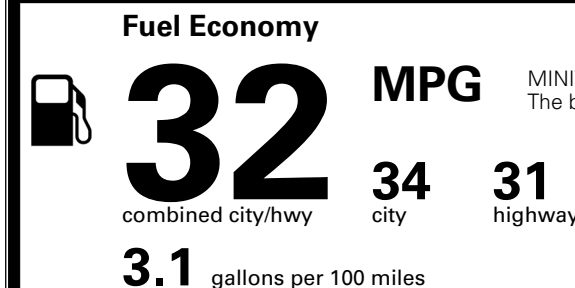

\$495.00
 \$120.00
 \$400.00
 \$285.00
 \$400.00

\$ 50,190.00

\$ 1,545.00

\$ 51,735.00

EPA DOT Fuel Economy and Environment

Gasoline Vehicle

MINIVANS range from 20 to 83 MPG. The best vehicle rates 146 MPGe.