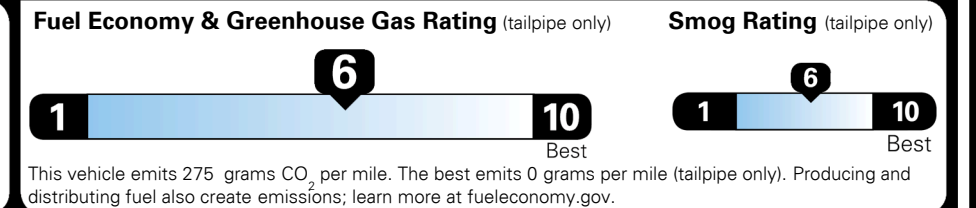

You save $750
in fuel costs over 5 years compared to the average new vehicle.

Annual fuel cost $1,550