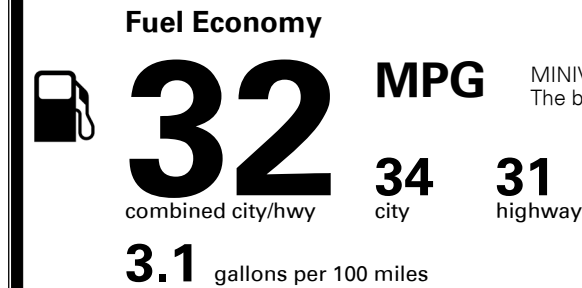

### EPA DOT Fuel Economy and Environment

Gasoline Vehicle

**You save \$750**  
 in fuel costs over 5 years compared to the average new vehicle.

**Annual fuel cost \$1,550**

Actual results will vary for many reasons, including driving conditions and how you drive and maintain your vehicle. The average new vehicle gets 29 MPG and costs \$8,500 to fuel over 5 years. Cost estimates are based on 15,000 miles per year at \$ 3.30 per gallon. MPGe is miles per gasoline gallon equivalent. Vehicle emissions are a significant cause of climate change and smog.