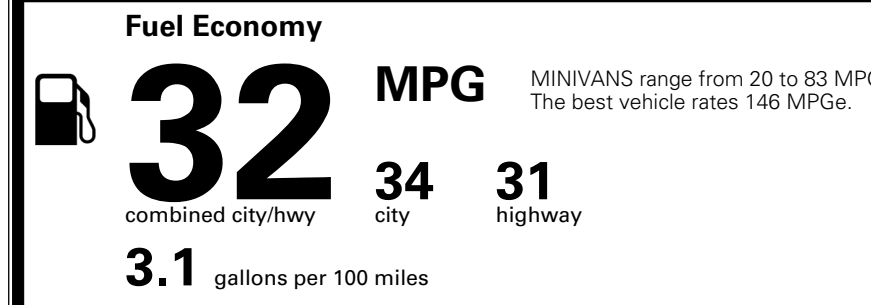

\$495.00
 \$2,500.00
 Included
 \$400.00
 \$285.00

MSRP INCLUDING OPTIONS

\$ 56,770.00

INLAND FREIGHT AND HANDLING

\$ 1,495.00

TOTAL MANUFACTURER'S SUGGESTED RETAIL PRICE ▶

\$ 58,265.00

TOTAL ADDITIONAL WEIGHT: 18.7

EPA DOT Fuel Economy and Environment

Gasoline Vehicle

You save \$750
 in fuel costs over 5 years compared to the average new vehicle.

Annual fuel cost \$1,550

Actual results will vary for many reasons, including driving conditions and how you drive and maintain your vehicle. The average new vehicle gets 29 MPG and costs \$8,500 to fuel over 5 years. Cost estimates are based on 15,000 miles per year at \$ 3.30 per gallon. MPGe is miles per gasoline gallon equivalent. Vehicle emissions are a significant cause of climate change and smog.