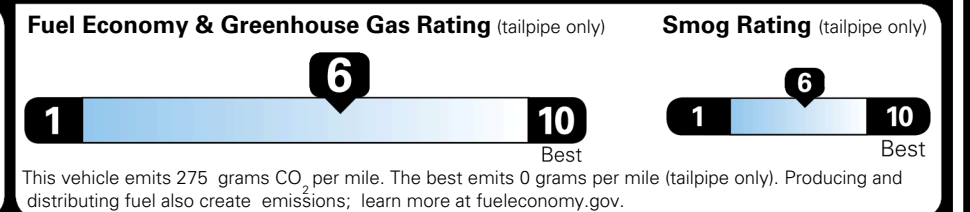

\$495.00
 \$2,500.00
 Included
 \$400.00
 \$285.00

MSRP INCLUDING OPTIONS

\$ 56,770.00

INLAND FREIGHT AND HANDLING

\$ 1,495.00

TOTAL MANUFACTURER'S SUGGESTED RETAIL PRICE ▶

\$ 58,265.00

TOTAL ADDITIONAL WEIGHT: 18.7

EPA DOT Fuel Economy and Environment

Gasoline Vehicle

You save \$750
 in fuel costs over 5 years compared to the average new vehicle.

Annual fuel cost \$1,550

Actual results will vary for many reasons, including driving conditions and how you drive and maintain your vehicle. The average new vehicle gets 29 MPG and costs \$8,500 to fuel over 5 years. Cost estimates are based on 15,000 miles per year at \$ 3.30 per gallon. MPGe is miles per gasoline gallon equivalent. Vehicle emissions are a significant cause of climate change and smog.