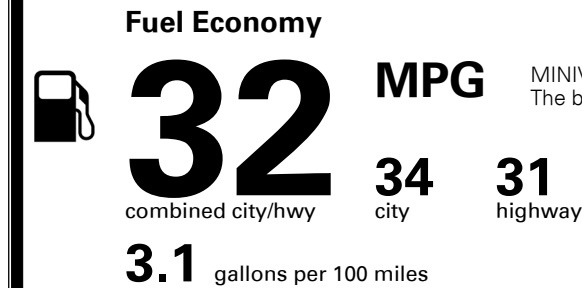

MSRP INCLUDING OPTIONS

\$ 49,960.00

INLAND FREIGHT AND HANDLING

\$ 1,435.00

TOTAL MANUFACTURER'S SUGGESTED RETAIL PRICE ▶

\$ 51,395.00

TOTAL ADDITIONAL WEIGHT: 1.4

EPA DOT Fuel Economy and Environment

Gasoline Vehicle

MINIVANS range from 20 to 83 MPG. The best vehicle rates 146 MPGe.

You save \$750
 in fuel costs over 5 years compared to the average new vehicle.

Annual fuel cost \$1,550

Fuel Economy & Greenhouse Gas Rating (tailpipe only)