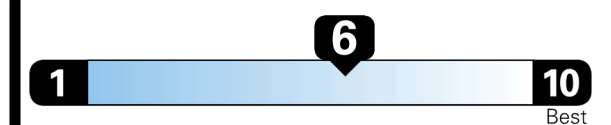

Gasoline Vehicle

MINIVANS range from 20 to 83 MPG. The best vehicle rates 146 MPGe.

You save \$750
 in fuel costs over 5 years compared to the average new vehicle.

Annual fuel cost \$1,550

Fuel Economy & Greenhouse Gas Rating (tailpipe only)