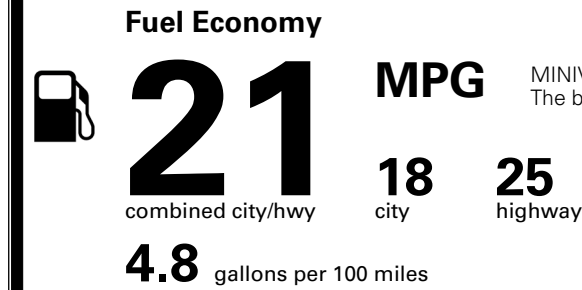

TOTAL ADDITIONAL WEIGHT: 15.9

EPA DOT Fuel Economy and Environment

Gasoline Vehicle

MINIVANS range from 20 to 83 MPG. The best vehicle rates 146 MPGe.

You spend
\$3,250
 more in fuel costs
 over 5 years
 compared to the
 average new vehicle.