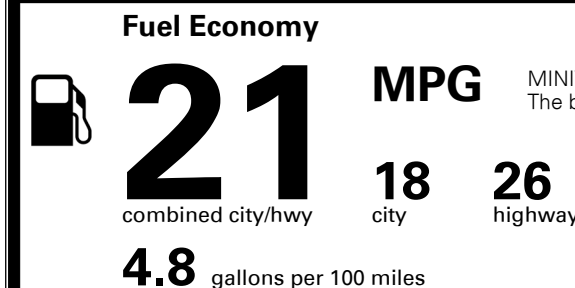

EPA DOT Fuel Economy and Environment

Gasoline Vehicle

MINIVANS range from 20 to 48 MPG. The best vehicle rates 140 MPGe.

You spend $3,000 more in fuel costs over 5 years compared to the average new vehicle.

Annual fuel cost $2,500