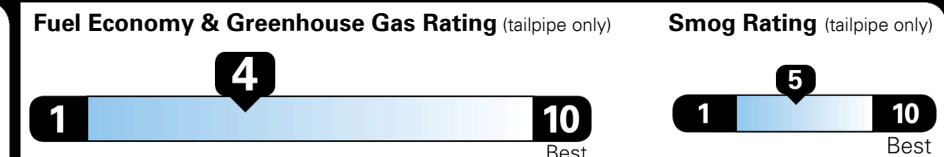

MSRP INCLUDING OPTIONS

\$ 47,360.00

INLAND FREIGHT AND HANDLING

\$ 1,395.00

TOTAL MANUFACTURER'S SUGGESTED RETAIL PRICE ▶

\$ 48,755.00

TOTAL ADDITIONAL WEIGHT: 11.4

EPA DOT Fuel Economy and Environment

Gasoline Vehicle

MINIVANS range from 20 to 48 MPG. The best vehicle rates 140 MPGe.

You spend \$3,000 more in fuel costs over 5 years compared to the average new vehicle.

Annual fuel cost \$2,500

This vehicle emits 426 grams CO₂ per mile. The best emits 0 grams per mile (tailpipe only). Producing and distributing fuel also create emissions; learn more at fueleconomy.gov.