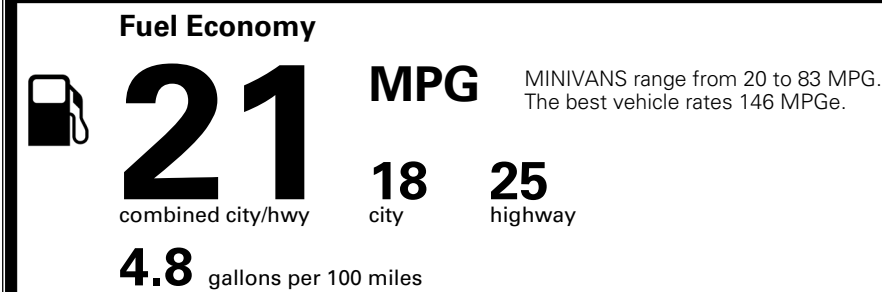

MSRP INCLUDING OPTIONS \$ 48,785.00

INLAND FREIGHT AND HANDLING \$ 1,545.00

TOTAL MANUFACTURER'S SUGGESTED RETAIL PRICE ▶ \$ 50,330.00

TOTAL ADDITIONAL WEIGHT: 10.0

EPA DOT Fuel Economy and Environment

Gasoline Vehicle

You spend \$3,250 more in fuel costs over 5 years compared to the average new vehicle.

Annual fuel cost \$2,350

Actual results will vary for many reasons, including driving conditions and how you drive and maintain your vehicle. The average new vehicle gets 29 MPG and costs \$8,500 to fuel over 5 years. Cost estimates are based on 15,000 miles per year at \$ 3.30 per gallon. MPGe is miles per gasoline gallon equivalent. Vehicle emissions are a significant cause of climate change and smog.