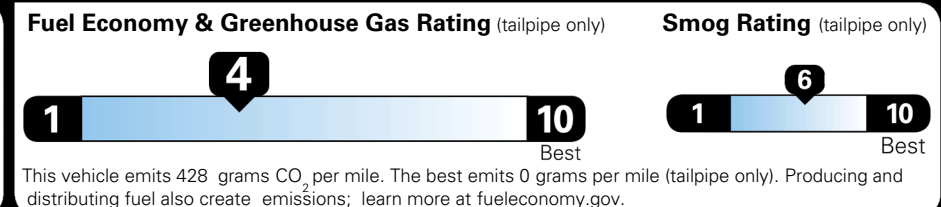

Actual results will vary for many reasons, including driving conditions and how you drive and maintain your vehicle. The average new vehicle gets 29 MPG and costs $8,500 to fuel over 5 years. Cost estimates are based on 15,000 miles per year at $ 3.30 per gallon. MPGe is miles per gasoline gallon equivalent. Vehicle emissions are a significant cause of climate change and smog.

fueleconomy.gov

Calculate personalized estimates and compare vehicles

GOVERNMENT 5-STAR SAFETY RATINGS

Overall Vehicle Score	Not Rated
Based on the combined rating of frontal, side and rollover. Should ONLY be compared to other vehicles of similar size and weight.	
Frontal	Driver ★ ★ ★ ★ ★
Crash	Passenger ★ ★ ★ ★
Based on the risk of injury in a frontal impact. Should ONLY be compared to other vehicles of similar size and weight.	
Side	Front seat Not Rated
Crash	Rear seat Not Rated
Star ratings based on the risk of injury in a side impact.	
Rollover	★ ★ ★ ★
Star ratings based on the risk of rollover in a single-vehicle crash.	

Star ratings range from 1 to 5 stars (★★★★★) with 5 being the highest. Source: National Highway Traffic Safety Administration (NHTSA). www.safercar.gov or 1-888-327-4236

Manufacturer's suggested retail price includes Manufacturer's recommended pre-delivery service. License and title fees, state and local taxes and other dealer installed options and accessories are not included in the manufacturer's suggested retail price.

PARTS CONTENT INFORMATION

FOR VEHICLES IN THIS CAR LINE U.S./CANADIAN PARTS CONTENT: 2 %

MAJOR SOURCES OF FOREIGN PARTS: KOREA: 95%

NOTE: PARTS CONTENT DOES NOT INCLUDE FINAL ASSEMBLY, DISTRIBUTION, OR OTHER NON-PARTS COSTS.

FOR THIS VEHICLE FINAL ASSEMBLY POINT: GWANGMYEONG, KOREA

COUNTRY OF ORIGIN ENGINE (MOTOR): KOREA

TRANSMISSION: KOREA

*Additional terms and conditions apply.
**Kia Connect may be currently unavailable for some Model Year 2022 and newer vehicles sold or purchased in Massachusetts; please see owners.kia.com for more information.
NOTE: When you purchase this vehicle, Kia America, Inc. collects personal information you provide to the dealership. For information on our collection and use of personal information and your rights, please see our Privacy Policy on www.kia.com.