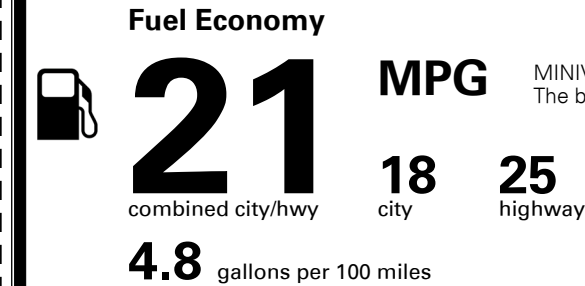

TOTAL ADDITIONAL WEIGHT: 26.1

*Additional terms and conditions apply.

**Kia Connect may be currently unavailable for some Model Year 2022 and newer vehicles sold or purchased in Massachusetts; please see owners.kia.com for more information.

EPA DOT Fuel Economy and Environment

Gasoline Vehicle

MINIVANS range from 20 to 83 MPG. The best vehicle rates 146 MPGe.

You spend
\$3,250
 more in fuel costs
 over 5 years
 compared to the
 average new vehicle.