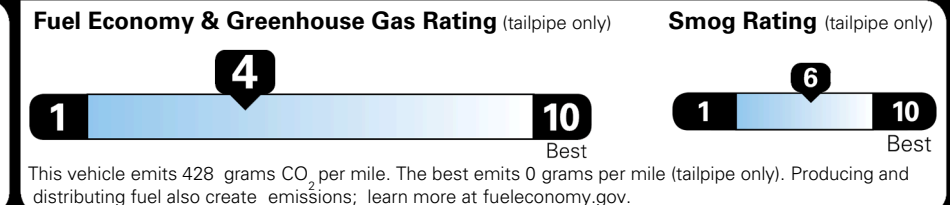

Actual results will vary for many reasons, including driving conditions and how you drive and maintain your vehicle. The average new vehicle gets 29 MPG and costs $8,500 to fuel over 5 years. Cost estimates are based on 15,000 miles per year at $ 3.30 per gallon. MPGe is miles per gasoline gallon equivalent. Vehicle emissions are a significant cause of climate change and smog.

fueleconomy.gov

Calculate personalized estimates and compare vehicles

GOVERNMENT 5-STAR SAFETY RATINGS

Overall Vehicle Score	Not Rated
Based on the combined rating of frontal, side and rollover. Should ONLY be compared to other vehicles of similar size and weight.	
Frontal	Driver ★ ★ ★ ★ ★
Crash	Passenger ★ ★ ★ ★
Based on the risk of injury in a frontal impact. Should ONLY be compared to other vehicles of similar size and weight.	
Side	Front seat Not Rated
Crash	Rear seat Not Rated
Star ratings based on the risk of injury in a side impact.	
Rollover	★ ★ ★ ★
Star ratings based on the risk of rollover in a single-vehicle crash.	

Star ratings range from 1 to 5 stars (★★★★★) with 5 being the highest.
Source: National Highway Traffic Safety Administration (NHTSA).
www.safercar.gov or 1-888-327-4236

Manufacturer's suggested retail price includes Manufacturer's recommended pre-delivery service. License and title fees, state and local taxes and other dealer installed options and accessories are not included in the manufacturer's suggested retail price.

PARTS CONTENT INFORMATION

FOR VEHICLES IN THIS CAR LINE U.S./CANADIAN PARTS CONTENT: 2 %

MAJOR SOURCES OF FOREIGN PARTS: KOREA: 95%

NOTE: PARTS CONTENT DOES NOT INCLUDE FINAL ASSEMBLY, DISTRIBUTION, OR OTHER NON-PARTS COSTS.

FOR THIS VEHICLE FINAL ASSEMBLY POINT: GWANGMYEONG, KOREA

COUNTRY OF ORIGIN ENGINE (MOTOR):

TRANSMISSION: KOREA

*Additional terms and conditions apply.
**Kia Connect may be currently unavailable for some Model Year 2022 and newer vehicles sold or purchased in Massachusetts; please see owners.kia.com for more information.
NOTE: When you purchase this vehicle, Kia America, Inc. collects personal information you provide to the dealership. For information on our collection and use of personal information and your rights, please see our Privacy Policy on www.kia.com.