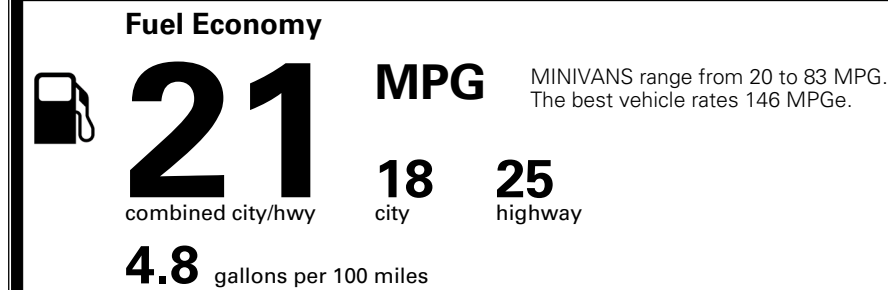

ADDITIONAL INSTALLED EQUIPMENT:
 (In addition to or in place of standard features)

- Ceramic Silver Paint \$495.00
- SX Dark Edition Package \$1,000.00
- Dark Edition Alloy Wheels
- Dark Exterior Accents
- Cross Bars \$400.00
- Auto-Dimming Mirror w/ HomeLink™ \$400.00

MSRP INCLUDING OPTIONS \$ 48,785.00
 INLAND FREIGHT AND HANDLING \$ 1,545.00

TOTAL MANUFACTURER'S SUGGESTED RETAIL PRICE ▶ \$ 50,330.00

TOTAL ADDITIONAL WEIGHT: 10.0

EPA DOT Fuel Economy and Environment

Gasoline Vehicle