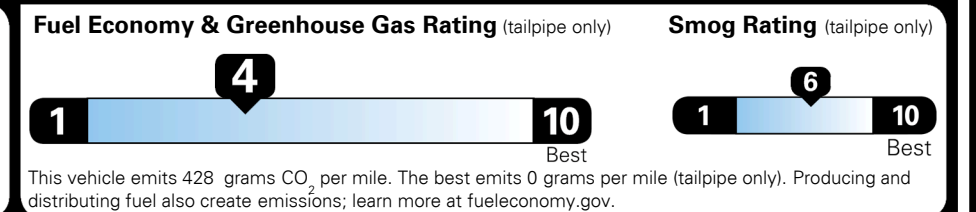

TOTAL ADDITIONAL WEIGHT:

EPA DOT Fuel Economy and Environment

Gasoline Vehicle

You spend \$3,250 more in fuel costs over 5 years compared to the average new vehicle.

Annual fuel cost \$2,350

Actual results will vary for many reasons, including driving conditions and how you drive and maintain your vehicle. The average new vehicle gets 29 MPG and costs \$8,500 to fuel over 5 years. Cost estimates are based on 15,000 miles per year at \$ 3.30 per gallon. MPGe is miles per gasoline gallon equivalent. Vehicle emissions are a significant cause of climate change and smog.