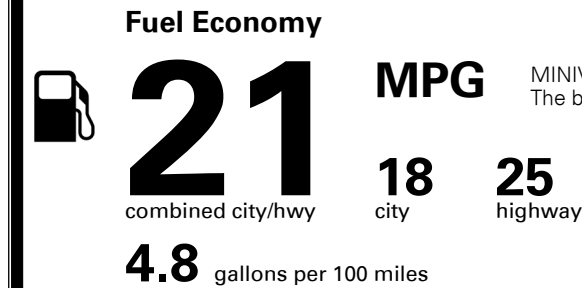

EPA DOT Fuel Economy and Environment