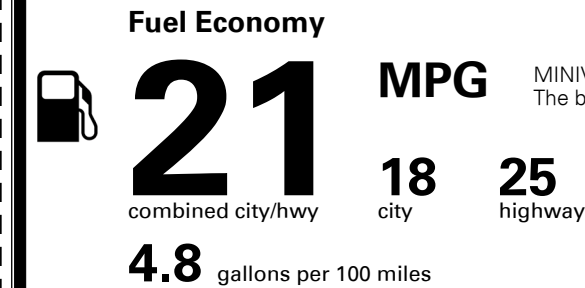

TOTAL MANUFACTURER'S SUGGESTED RETAIL PRICE ▶

\$ 55,025.00

TOTAL ADDITIONAL WEIGHT:

*Additional terms and conditions apply.
 **Kia Connect may be currently unavailable for some Model Year 2022 and newer vehicles sold or purchased in Massachusetts; please see owners.kia.com for more information.
 NOTE: When you purchase this vehicle, Kia America, Inc. collects personal information you provide to the dealership. For information on our collection and use of personal information and your rights, please see our Privacy Policy on www.kia.com.

EPA DOT Fuel Economy and Environment

Gasoline Vehicle

You spend
\$3,250
 more in fuel costs
 over 5 years
 compared to the
 average new vehicle.

Annual fuel cost
\$2,350

Actual results will vary for many reasons, including driving conditions and how you drive and maintain your vehicle. The average new vehicle gets 29 MPG and costs \$8,500 to fuel over 5 years. Cost estimates are based on 15,000 miles per year at \$ 3.30 per gallon. MPGe is miles per gasoline gallon equivalent. Vehicle emissions are a significant cause of climate change and smog.