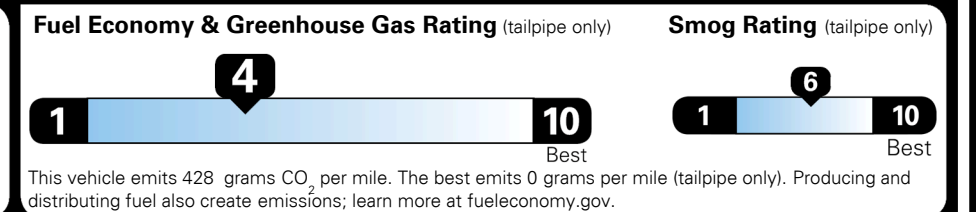

TOTAL MANUFACTURER'S SUGGESTED RETAIL PRICE ▶

\$ 55,025.00

TOTAL ADDITIONAL WEIGHT:

*Additional terms and conditions apply.
 **Kia Connect may be currently unavailable for some Model Year 2022 and newer vehicles sold or purchased in Massachusetts; please see owners.kia.com for more information.
 NOTE: When you purchase this vehicle, Kia America, Inc. collects personal information you provide to the dealership. For information on our collection and use of personal information and your rights, please see our Privacy Policy on www.kia.com.

EPA DOT Fuel Economy and Environment

Gasoline Vehicle

You spend
\$3,250
 more in fuel costs
 over 5 years
 compared to the
 average new vehicle.

Annual fuel cost
\$2,350

Actual results will vary for many reasons, including driving conditions and how you drive and maintain your vehicle. The average new vehicle gets 29 MPG and costs \$8,500 to fuel over 5 years. Cost estimates are based on 15,000 miles per year at \$ 3.30 per gallon. MPGe is miles per gasoline gallon equivalent. Vehicle emissions are a significant cause of climate change and smog.