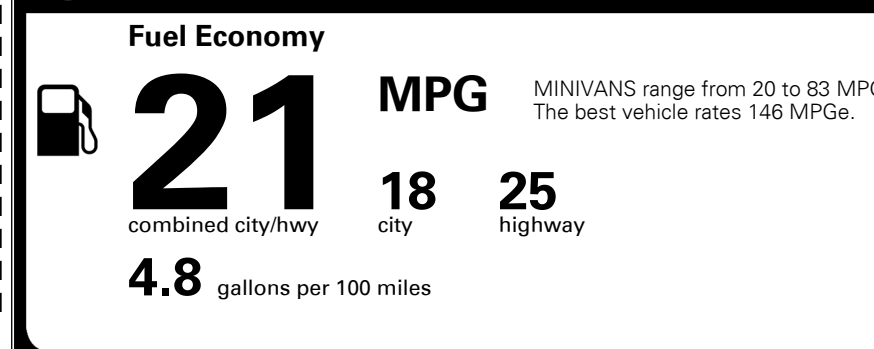

EPA DOT Fuel Economy and Environment

Gasoline Vehicle

You spend $3,250 more in fuel costs over 5 years compared to the average new vehicle.

Annual fuel cost $2,350