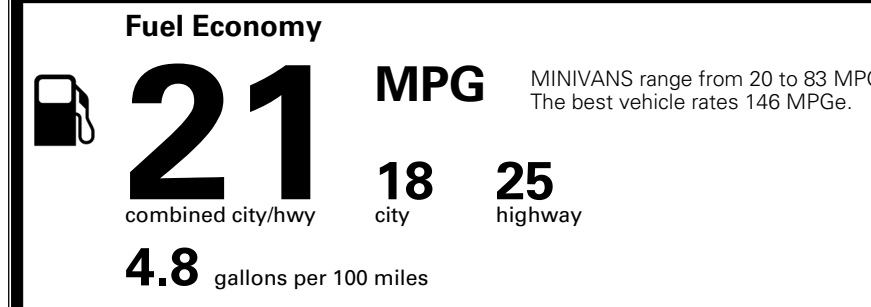

EPA DOT Fuel Economy and Environment