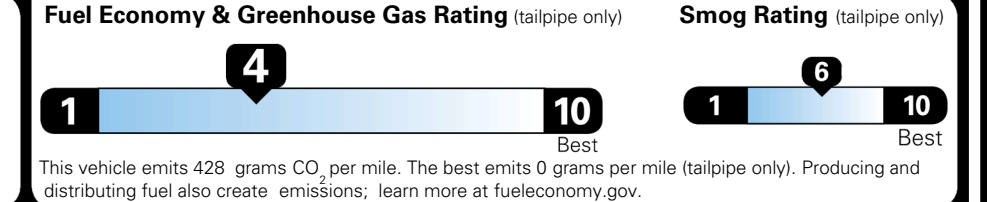

EPA DOT Fuel Economy and Environment

Gasoline Vehicle

You spend
\$3,250
 more in fuel costs
 over 5 years
 compared to the
 average new vehicle.

Annual fuel cost
\$2,350

Actual results will vary for many reasons, including driving conditions and how you drive and maintain your vehicle. The average new vehicle gets 29 MPG and costs \$8,500 to fuel over 5 years. Cost estimates are based on 15,000 miles per year at \$ 3.30 per gallon. MPGe is miles per gasoline gallon equivalent. Vehicle emissions are a significant cause of climate change and smog.