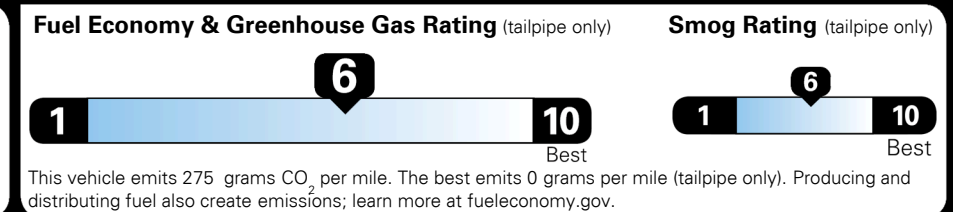

Actual results will vary for many reasons, including driving conditions and how you drive and maintain your vehicle. The average new vehicle gets 29 MPG and costs $8,500 to fuel over 5 years. Cost estimates are based on 15,000 miles per year at $ 3.30 per gallon. MPGe is miles per gasoline gallon equivalent. Vehicle emissions are a significant cause of climate change and smog.

fueleconomy.gov

Calculate personalized estimates and compare vehicles

GOVERNMENT 5-STAR SAFETY RATINGS

Overall Vehicle Score	Not Rated
Based on the combined rating of frontal, side and rollover. Should ONLY be compared to other vehicles of similar size and weight.	
Frontal	Driver ★ ★ ★ ★ ★
Crash	Passenger ★ ★ ★ ★
Based on the risk of injury in a frontal impact. Should ONLY be compared to other vehicles of similar size and weight.	
Side	Front seat Not Rated
Crash	Rear seat Not Rated
Star ratings based on the risk of injury in a side impact.	
Rollover	★ ★ ★ ★
Star ratings based on the risk of rollover in a single-vehicle crash.	

Star ratings range from 1 to 5 stars (★★★★★) with 5 being the highest.
Source: National Highway Traffic Safety Administration (NHTSA).
www.safercar.gov or 1-888-327-4236

Manufacturer's suggested retail price includes Manufacturer's recommended pre-delivery service. License and title fees, state and local taxes and other dealer installed options and accessories are not included in the manufacturer's suggested retail price.

PARTS CONTENT INFORMATION

FOR VEHICLES IN THIS CAR LINE U.S./CANADIAN PARTS CONTENT: 2 %

MAJOR SOURCES OF FOREIGN PARTS: KOREA: 90%

NOTE: PARTS CONTENT DOES NOT INCLUDE FINAL ASSEMBLY, DISTRIBUTION, OR OTHER NON-PARTS COSTS.

FOR THIS VEHICLE FINAL ASSEMBLY POINT: GWANGMYEONG, KOREA

COUNTRY OF ORIGIN ENGINE (MOTOR): KOREA
TRANSMISSION: KOREA