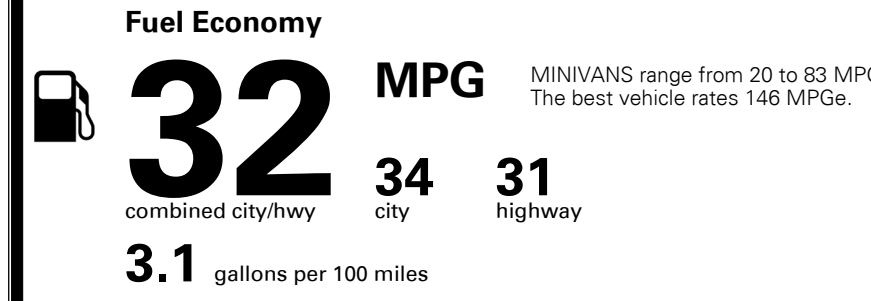

EPA DOT Fuel Economy and Environment

Gasoline Vehicle

You save $750
in fuel costs over 5 years compared to the average new vehicle.

Annual fuel cost $1,550