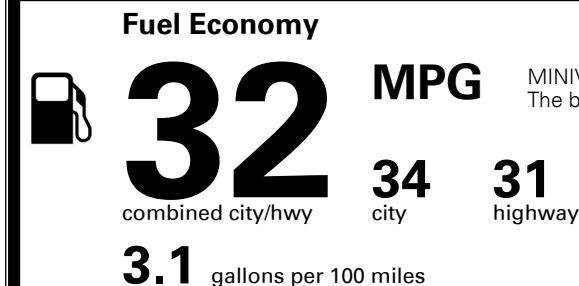

EPA DOT Fuel Economy and Environment

Gasoline Vehicle

MINIVANS range from 20 to 83 MPG. The best vehicle rates 146 MPGe.

You save $750
in fuel costs over 5 years compared to the average new vehicle.

Annual fuel cost **$1,550**