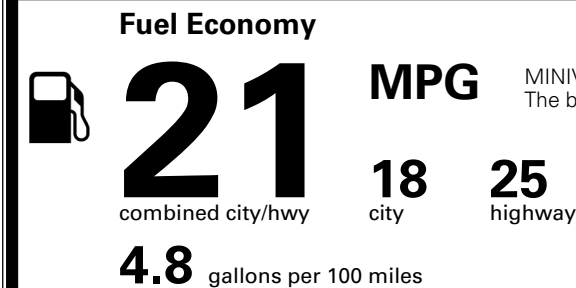

EPA DOT Fuel Economy and Environment

Gasoline Vehicle

MINIVANS range from 20 to 83 MPG. The best vehicle rates 146 MPGe.

You spend **$3,250** more in fuel costs over 5 years compared to the average new vehicle.

Annual fuel cost **$2,350**