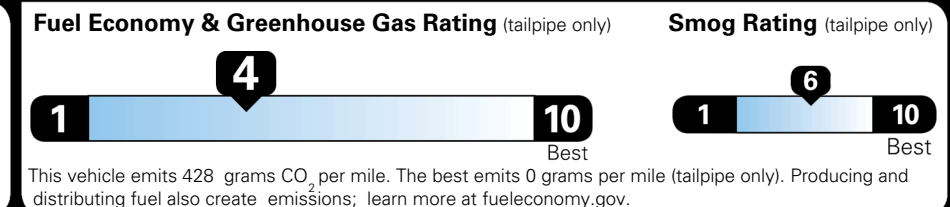

Actual results will vary for many reasons, including driving conditions and how you drive and maintain your vehicle. The average new vehicle gets 29 MPG and costs $8,500 to fuel over 5 years. Cost estimates are based on 15,000 miles per year at $ 3.30 per gallon. MPGe is miles per gasoline gallon equivalent. Vehicle emissions are a significant cause of climate change and smog.

fueleconomy.gov

Calculate personalized estimates and compare vehicles

GOVERNMENT 5-STAR SAFETY RATINGS

PARTS CONTENT INFORMATION

Overall Vehicle Score		Not Rated
Based on the combined rating of frontal, side and rollover. Should ONLY be compared to other vehicles of similar size and weight.		
Frontal	Driver	★★★★★
Crash	Passenger	★★★★
Based on the risk of injury in a frontal impact. Should ONLY be compared to other vehicles of similar size and weight.		
Side	Front seat	Not Rated
Crash	Rear seat	Not Rated
Star ratings based on the risk of injury in a side impact.		
Rollover		★★★★
Star ratings based on the risk of rollover in a single-vehicle crash.		

FOR VEHICLES IN THIS CAR LINE U.S./CANADIAN PARTS CONTENT: 2 %

MAJOR SOURCES OF FOREIGN PARTS: KOREA: 95%

NOTE: PARTS CONTENT DOES NOT INCLUDE FINAL ASSEMBLY, DISTRIBUTION, OR OTHER NON-PARTS COSTS.

FOR THIS VEHICLE FINAL ASSEMBLY POINT: GWANGMYEONG, KOREA

COUNTRY OF ORIGIN ENGINE (MOTOR): KOREA
TRANSMISSION: KOREA

Star ratings range from 1 to 5 stars (★★★★★) with 5 being the highest. Source: National Highway Traffic Safety Administration (NHTSA). www.safercar.gov or 1-888-327-4236

Manufacturer's suggested retail price includes Manufacturer's recommended pre-delivery service. License and title fees, state and local taxes and other dealer installed options and accessories are not included in the manufacturer's suggested retail price.