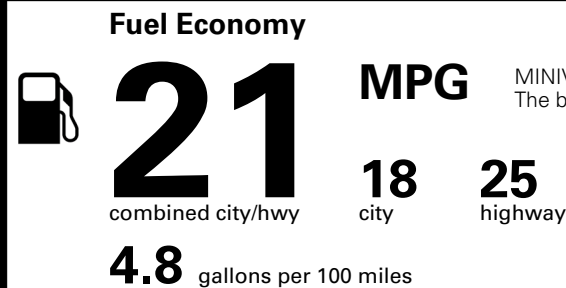

MSRP INCLUDING OPTIONS \$ 42,390.00

INLAND FREIGHT AND HANDLING \$ 1,545.00

TOTAL MANUFACTURER'S SUGGESTED RETAIL PRICE ▶ \$ 43,935.00

TOTAL ADDITIONAL WEIGHT: 10.0

EPA DOT Fuel Economy and Environment

Gasoline Vehicle