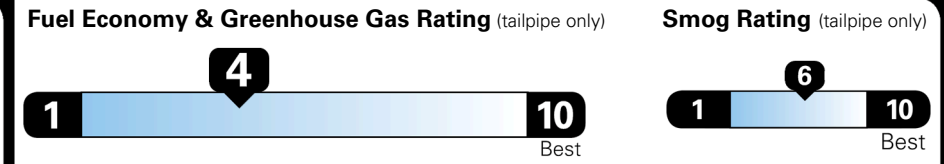

EPA DOT Fuel Economy and Environment

Gasoline Vehicle

You spend \$3,250 more in fuel costs over 5 years compared to the average new vehicle.

Annual fuel cost \$2,350

Actual results will vary for many reasons, including driving conditions and how you drive and maintain your vehicle. The average new vehicle gets 29 MPG and costs \$8,500 to fuel over 5 years. Cost estimates are based on 15,000 miles per year at \$ 3.30 per gallon. MPGe is miles per gasoline gallon equivalent. Vehicle emissions are a significant cause of climate change and smog.