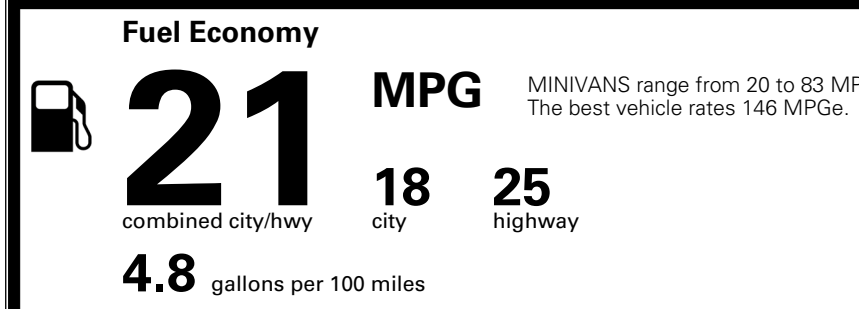

EPA DOT Fuel Economy and Environment

Gasoline Vehicle

You spend $3,250 more in fuel costs over 5 years compared to the average new vehicle.

Annual fuel cost $2,350