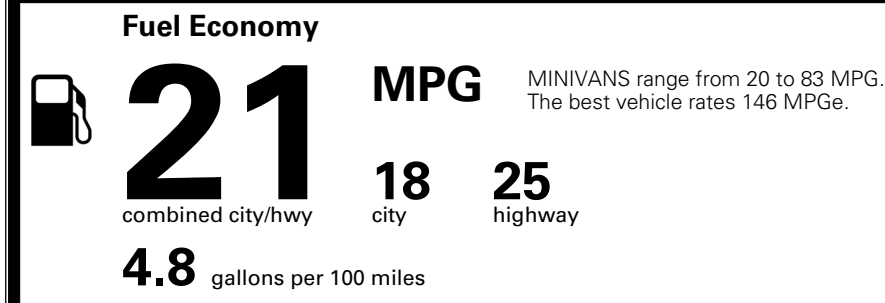

MSRP INCLUDING OPTIONS \$ 42,085.00

INLAND FREIGHT AND HANDLING \$ 1,495.00

TOTAL MANUFACTURER'S SUGGESTED RETAIL PRICE ▶ \$ 43,580.00

TOTAL ADDITIONAL WEIGHT: 1.4

EPA DOT Fuel Economy and Environment

Gasoline Vehicle