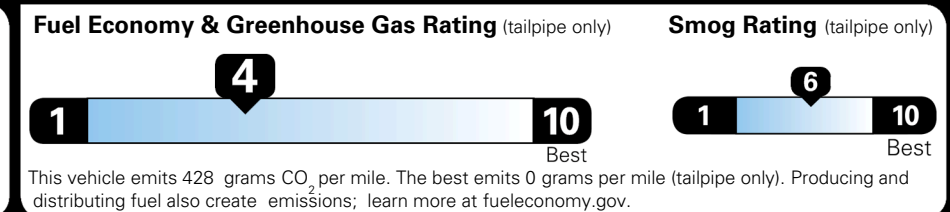

Actual results will vary for many reasons, including driving conditions and how you drive and maintain your vehicle. The average new vehicle gets 29 MPG and costs $8,500 to fuel over 5 years. Cost estimates are based on 15,000 miles per year at $ 3.30 per gallon. MPGe is miles per gasoline gallon equivalent. Vehicle emissions are a significant cause of climate change and smog.

fueleconomy.gov
Calculate personalized estimates and compare vehicles

Smartphone QR Code

GOVERNMENT 5-STAR SAFETY RATINGS

Overall Vehicle Score	Not Rated
Based on the combined rating of frontal, side and rollover. Should ONLY be compared to other vehicles of similar size and weight.	
Frontal	Driver ★ ★ ★ ★ ★
Crash	Passenger ★ ★ ★ ★
Based on the risk of injury in a frontal impact. Should ONLY be compared to other vehicles of similar size and weight.	
Side	Front seat Not Rated
Crash	Rear seat Not Rated
Star ratings based on the risk of injury in a side impact.	
Rollover	★ ★ ★ ★
Star ratings based on the risk of rollover in a single-vehicle crash.	

Star ratings range from 1 to 5 stars (★★★★★) with 5 being the highest.
Source: National Highway Traffic Safety Administration (NHTSA).
www.safercar.gov or 1-888-327-4236

Manufacturer's suggested retail price includes Manufacturer's recommended pre-delivery service. License and title fees, state and local taxes and other dealer installed options and accessories are not included in the manufacturer's suggested retail price.

PARTS CONTENT INFORMATION

FOR VEHICLES IN THIS CAR LINE U.S./CANADIAN PARTS CONTENT: 2 %

MAJOR SOURCES OF FOREIGN PARTS: KOREA: 95%

NOTE: PARTS CONTENT DOES NOT INCLUDE FINAL ASSEMBLY, DISTRIBUTION, OR OTHER NON-PARTS COSTS.

FOR THIS VEHICLE FINAL ASSEMBLY POINT: GWANGMYEONG, KOREA

COUNTRY OF ORIGIN ENGINE (MOTOR): KOREA

TRANSMISSION: KOREA

*Additional terms and conditions apply.
**Kia Connect may be currently unavailable for some Model Year 2022 and newer vehicles sold or purchased in Massachusetts; please see owners.kia.com for more information.
NOTE: When you purchase this vehicle, Kia America, Inc. collects personal information you provide to the dealership. For information on our collection and use of personal information and your rights, please see our Privacy Policy on www.kia.com.