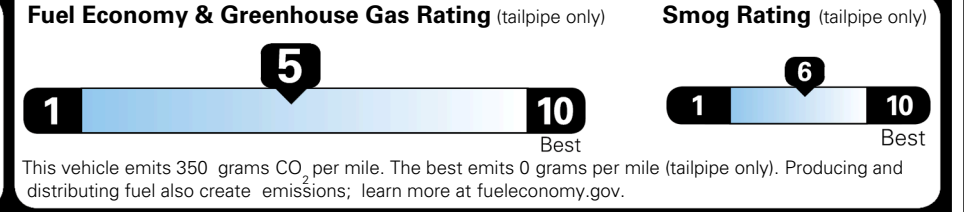

This vehicle emits 350 grams CO₂ per mile. The best emits 0 grams per mile (tailpipe only). Producing and distributing fuel also create emissions; learn more at fueleconomy.gov.

Actual results will vary for many reasons, including driving conditions and how you drive and maintain your vehicle. The average new vehicle gets 29 MPG and costs $8,500 to fuel over 5 years. Cost estimates are based on 15,000 miles per year at $ 3.30 per gallon. MPGe is miles per gasoline gallon equivalent. Vehicle emissions are a significant cause of climate change and smog.

fueleconomy.gov

Calculate personalized estimates and compare vehicles