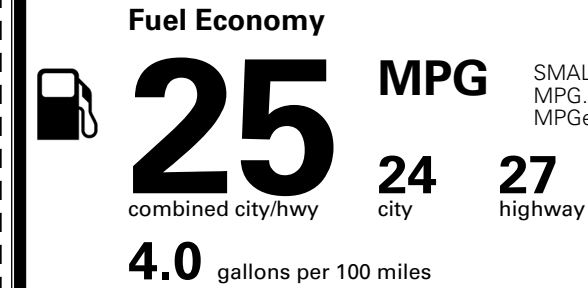

## EPA DOT Fuel Economy and Environment

Gasoline Vehicle

SMALL SUVs range from 14 to 125 MPG. The best vehicle rates 146 MPGe.

**You spend \$1,500 more in fuel costs over 5 years** compared to the average new vehicle.