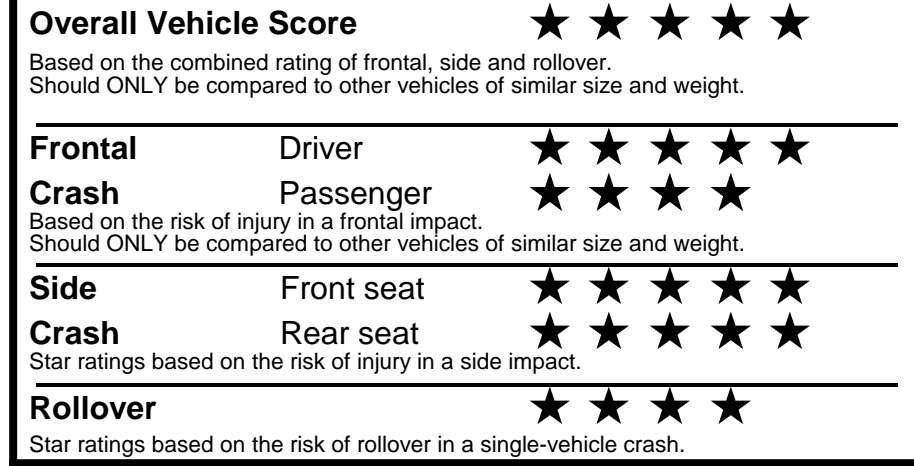

GOVERNMENT 5-STAR SAFETY RATINGS

Star ratings range from 1 to 5 stars (★★★★★) with 5 being the highest. Source: National Highway Traffic Safety Administration (NHTSA). www.safercar.gov or 1-888-327-4236

Manufacturer's suggested retail price includes Manufacturer's recommended pre-delivery service. License and title fees, state and local taxes and other dealer installed options and accessories are not included in the manufacturer's suggested retail price.

PARTS CONTENT INFORMATION

FOR VEHICLES IN THIS CAR LINE U.S./CANADIAN PARTS CONTENT: 3 %

MAJOR SOURCES OF FOREIGN PARTS: KOREA: 90%

NOTE: PARTS CONTENT DOES NOT INCLUDE FINAL ASSEMBLY, DISTRIBUTION, OR OTHER NON-PARTS COSTS.

FOR THIS VEHICLE FINAL ASSEMBLY POINT: GWANGJU, KOREA

COUNTRY OF ORIGIN ENGINE (MOTOR): KOREA
TRANSMISSION: KOREA