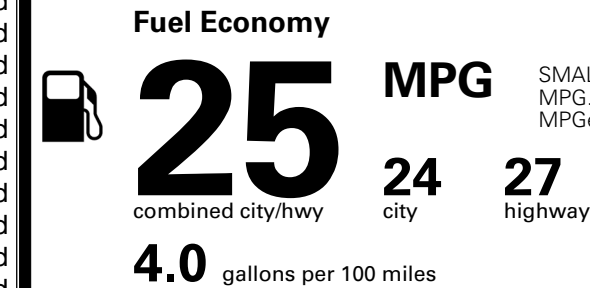

\$800.00

\$400.00

MSRP INCLUDING OPTIONS

\$ 32,590.00

INLAND FREIGHT AND HANDLING

\$ 1,445.00

TOTAL MANUFACTURER'S SUGGESTED RETAIL PRICE ▶

\$ 34,035.00

TOTAL ADDITIONAL WEIGHT: 10.1

EPA DOT Fuel Economy and Environment

Gasoline Vehicle

SMALL SUVs range from 14 to 125 MPG. The best vehicle rates 146 MPGe.

You spend
\$1,500
 more in fuel costs
 over 5 years
 compared to the
 average new vehicle.