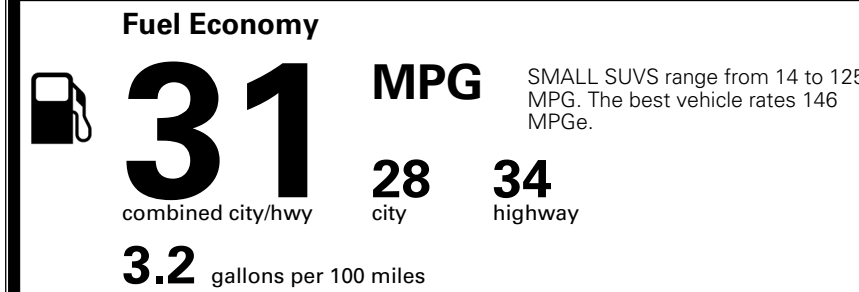

MSRP INCLUDING OPTIONS \$ 28,220.00

INLAND FREIGHT AND HANDLING \$ 1,495.00

TOTAL MANUFACTURER'S SUGGESTED RETAIL PRICE ▶ \$ 29,715.00

TOTAL ADDITIONAL WEIGHT: 12.2

EPA DOT Fuel Economy and Environment

Gasoline Vehicle