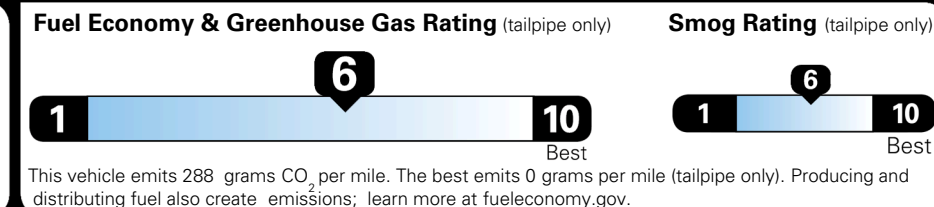

Actual results will vary for many reasons, including driving conditions and how you drive and maintain your vehicle. The average new vehicle gets 29 MPG and costs $8,500 to fuel over 5 years. Cost estimates are based on 15,000 miles per year at $ 3.30 per gallon. MPGe is miles per gasoline gallon equivalent. Vehicle emissions are a significant cause of climate change and smog.

fueleconomy.gov

Calculate personalized estimates and compare vehicles

GOVERNMENT 5-STAR SAFETY RATINGS

Overall Vehicle Score ★★★★★

Based on the combined rating of frontal, side and rollover. Should ONLY be compared to other vehicles of similar size and weight.

Frontal Driver ★★★★★

Crash Passenger ★★★★★

Based on the risk of injury in a frontal impact. Should ONLY be compared to other vehicles of similar size and weight.

Side Front seat ★★★★★

Crash Rear seat ★★★★★

Star ratings based on the risk of injury in a side impact.

Rollover ★★★★★

Star ratings based on the risk of rollover in a single-vehicle crash.

Star ratings range from 1 to 5 stars (★★★★★) with 5 being the highest.

Source: National Highway Traffic Safety Administration (NHTSA).

www.safercar.gov or 1-888-327-4236

Manufacturer's suggested retail price includes Manufacturer's recommended pre-delivery service. License and title fees, state and local taxes and other dealer installed options and accessories are not included in the manufacturer's suggested retail price.

PARTS CONTENT INFORMATION

FOR VEHICLES IN THIS CAR LINE U.S./CANADIAN PARTS CONTENT: 3 %

MAJOR SOURCES OF FOREIGN PARTS: KOREA: 90%

NOTE: PARTS CONTENT DOES NOT INCLUDE FINAL ASSEMBLY, DISTRIBUTION, OR OTHER NON-PARTS COSTS.

FOR THIS VEHICLE FINAL ASSEMBLY POINT: GWANGJU, KOREA

COUNTRY OF ORIGIN

ENGINE (MOTOR): KOREA

TRANSMISSION: KOREA

*Additional terms and conditions apply.

**Kia Connect may be currently unavailable for some Model Year 2022 and newer vehicles sold or purchased in Massachusetts; please see owners.kia.com for more information.

NOTE: When you purchase this vehicle, Kia America, Inc. collects personal information you provide to the dealership. For information on our collection and use of personal information and your rights, please see our Privacy Policy on www.kia.com.