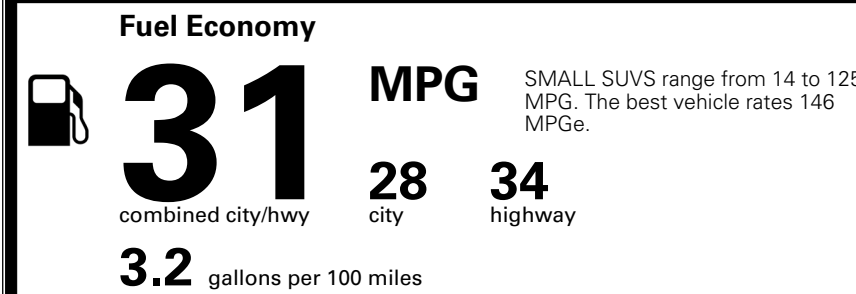

MSRP INCLUDING OPTIONS \$ 27,490.00

INLAND FREIGHT AND HANDLING \$ 1,495.00

TOTAL MANUFACTURER'S SUGGESTED RETAIL PRICE ▶ \$ 28,985.00

TOTAL ADDITIONAL WEIGHT: 5.8

EPA DOT Fuel Economy and Environment

Gasoline Vehicle