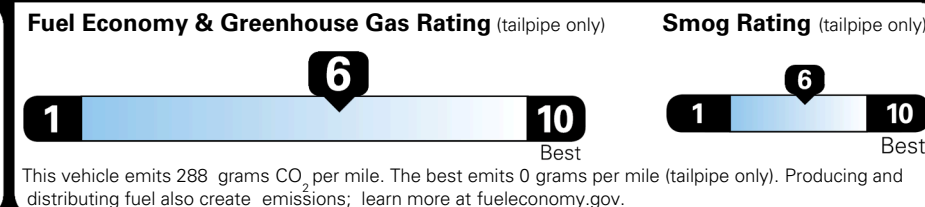

Actual results will vary for many reasons, including driving conditions and how you drive and maintain your vehicle. The average new vehicle gets 29 MPG and costs $8,500 to fuel over 5 years. Cost estimates are based on 15,000 miles per year at $ 3.30 per gallon. MPGe is miles per gasoline gallon equivalent. Vehicle emissions are a significant cause of climate change and smog.

fueleconomy.gov

Calculate personalized estimates and compare vehicles

GOVERNMENT 5-STAR SAFETY RATINGS

Overall Vehicle Score ★★★★★

Based on the combined rating of frontal, side and rollover. Should ONLY be compared to other vehicles of similar size and weight.

Frontal Driver ★★★★★

Crash Passenger ★★★★★

Based on the risk of injury in a frontal impact. Should ONLY be compared to other vehicles of similar size and weight.

Side Front seat ★★★★★

Crash Rear seat ★★★★★

Star ratings based on the risk of injury in a side impact.

Rollover ★★★★★

Star ratings based on the risk of rollover in a single-vehicle crash.

Star ratings range from 1 to 5 stars (★★★★★) with 5 being the highest.

Source: National Highway Traffic Safety Administration (NHTSA).

www.safercar.gov or 1-888-327-4236

Manufacturer's suggested retail price includes Manufacturer's recommended pre-delivery service. License and title fees, state and local taxes and other dealer installed options and accessories are not included in the manufacturer's suggested retail price.

PARTS CONTENT INFORMATION

FOR VEHICLES IN THIS CAR LINE U.S./CANADIAN PARTS CONTENT: 3 %

MAJOR SOURCES OF FOREIGN PARTS: KOREA: 90%

NOTE: PARTS CONTENT DOES NOT INCLUDE FINAL ASSEMBLY, DISTRIBUTION, OR OTHER NON-PARTS COSTS.

FOR THIS VEHICLE FINAL ASSEMBLY POINT: GWANGJU, KOREA

COUNTRY OF ORIGIN

ENGINE (MOTOR): KOREA

TRANSMISSION: KOREA

*Additional terms and conditions apply.

**Kia Connect may be currently unavailable for some Model Year 2022 and newer vehicles sold or purchased in Massachusetts; please see owners.kia.com for more information.

NOTE: When you purchase this vehicle, Kia America, Inc. collects personal information you provide to the dealership. For information on our collection and use of personal information and your rights, please see our Privacy Policy on www.kia.com.