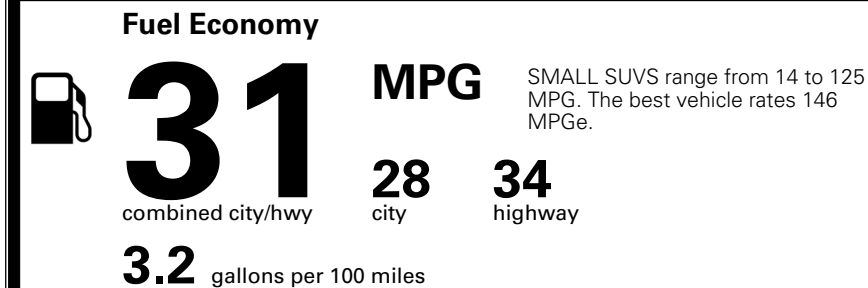

MANUFACTURER'S SUGGESTED RETAIL PRICE ▶

$ 26,490.00

COMPARE EX FWD FEATURES
Added to/in place of standard S FWD features
- 10.25" Instrument Display
- SynTex Seating Material
- Heated Front Seats
- Power Driver's Seat w/ Power Lumbar
- Dual Illuminated Vanity Mirrors
- Wireless Phone Charger
- Parking Distance Warning - Reverse

Included
Included
Included
Included
Included
Included
Included

ADDITIONAL INSTALLED EQUIPMENT:
(In addition to or in place of standard features)
EX Sunroof Package
- Power Sunroof with Sunshade
- 17" Gloss Black Alloy Wheels
Carpeted Floor Mats
Cargo Net, Floor Style
Cargo Tray, Reversible
Mud Guards

$800.00
$200.00
$60.00
$140.00
$155.00

MSRP INCLUDING OPTIONS

$ 27,845.00

INLAND FREIGHT AND HANDLING

$ 1,495.00

TOTAL MANUFACTURER'S SUGGESTED RETAIL PRICE ▶

$ 29,340.00

TOTAL ADDITIONAL WEIGHT: 11.1

*Additional terms and conditions apply.
**Kia Connect may be currently unavailable for some Model Year 2022 and newer vehicles sold or purchased in Massachusetts; please see owners.kia.com for more information.
NOTE: When you purchase this vehicle, Kia America, Inc. collects personal information you provide to the dealership. For information on our collection and use of personal information and your rights, please see our Privacy Policy on www.kia.com.

EPA DOT Fuel Economy and Environment

Gasoline Vehicle

You save $500
in fuel costs over 5 years compared to the average new vehicle.

Annual fuel cost $1,600