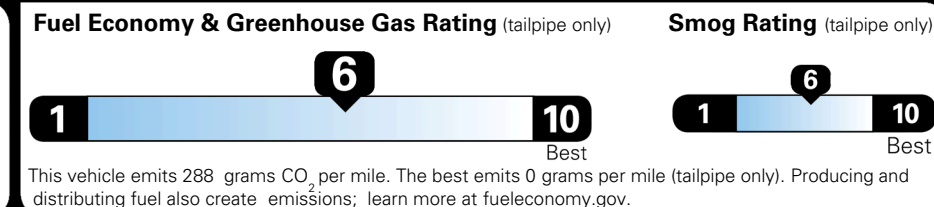

EPA DOT Fuel Economy and Environment

Gasoline Vehicle

You save \$500
 in fuel costs over 5 years compared to the average new vehicle.

Annual fuel cost \$1,600

Actual results will vary for many reasons, including driving conditions and how you drive and maintain your vehicle. The average new vehicle gets 29 MPG and costs \$8,500 to fuel over 5 years. Cost estimates are based on 15,000 miles per year at \$ 3.30 per gallon. MPGe is miles per gasoline gallon equivalent. Vehicle emissions are a significant cause of climate change and smog.