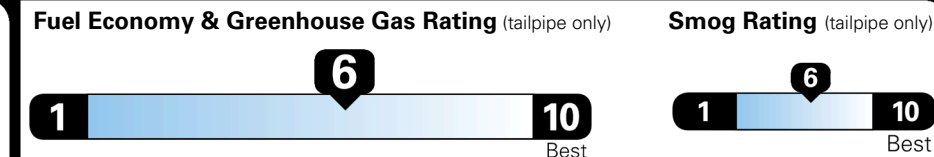

This vehicle emits 288 grams CO₂ per mile. The best emits 0 grams per mile (tailpipe only). Producing and distributing fuel also create emissions; learn more at fueleconomy.gov.

Actual results will vary for many reasons, including driving conditions and how you drive and maintain your vehicle. The average new vehicle gets 29 MPG and costs $8,500 to fuel over 5 years. Cost estimates are based on 15,000 miles per year at $ 3.30 per gallon. MPGe is miles per gasoline gallon equivalent. Vehicle emissions are a significant cause of climate change and smog.

fueleconomy.gov

Calculate personalized estimates and compare vehicles

Smartphone QR Code™

GOVERNMENT 5-STAR SAFETY RATINGS

Overall Vehicle Score ★ ★ ★ ★ ★

Based on the combined rating of frontal, side and rollover. Should ONLY be compared to other vehicles of similar size and weight.

Frontal Driver ★ ★ ★ ★ ★

Crash Passenger ★ ★ ★ ★ ★

Based on the risk of injury in a frontal impact. Should ONLY be compared to other vehicles of similar size and weight.

Side Front seat ★ ★ ★ ★ ★

Crash Rear seat ★ ★ ★ ★ ★

Star ratings based on the risk of injury in a side impact.

Rollover ★ ★ ★ ★ ★

Star ratings based on the risk of rollover in a single-vehicle crash.

Star ratings range from 1 to 5 stars (★★★★★) with 5 being the highest.

Source: National Highway Traffic Safety Administration (NHTSA).

www.safercar.gov or 1-888-327-4236

Manufacturer's suggested retail price includes Manufacturer's recommended pre-delivery service. License and title fees, state and local taxes and other dealer installed options and accessories are not included in the manufacturer's suggested retail price.

PARTS CONTENT INFORMATION

FOR VEHICLES IN THIS CAR LINE U.S./CANADIAN PARTS CONTENT: 3 %

MAJOR SOURCES OF FOREIGN PARTS: KOREA: 90%

NOTE: PARTS CONTENT DOES NOT INCLUDE FINAL ASSEMBLY, DISTRIBUTION, OR OTHER NON-PARTS COSTS.

FOR THIS VEHICLE FINAL ASSEMBLY POINT: GWANGJU, KOREA

COUNTRY OF ORIGIN

ENGINE (MOTOR): KOREA

TRANSMISSION: KOREA