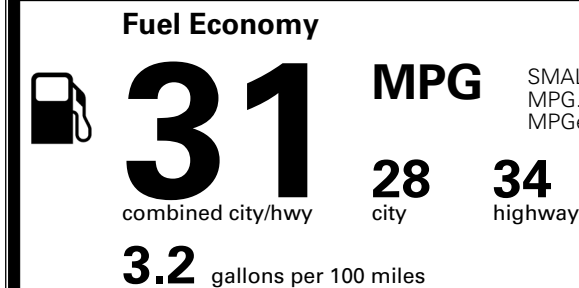

EPA DOT Fuel Economy and Environment

Gasoline Vehicle

SMALL SUVs range from 14 to 125 MPG. The best vehicle rates 146 MPGe.

You save $500
in fuel costs over 5 years compared to the average new vehicle.

Annual fuel cost $1,600