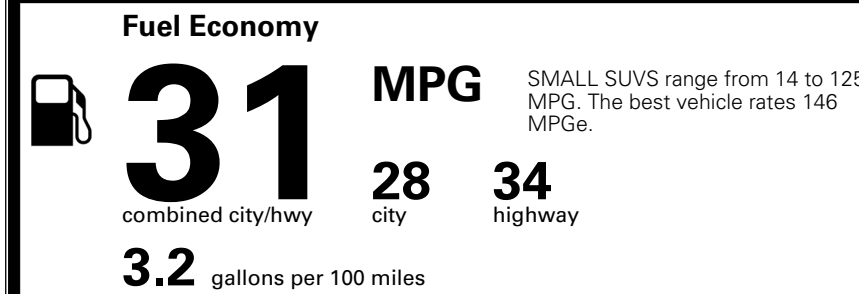

\$400.00
 \$200.00
 \$60.00
 \$160.00
 \$140.00
 \$155.00

\$ 28,800.00

\$ 1,495.00

\$ 30,295.00

EPA DOT Fuel Economy and Environment

Gasoline Vehicle

You save \$500
 in fuel costs over 5 years compared to the average new vehicle.