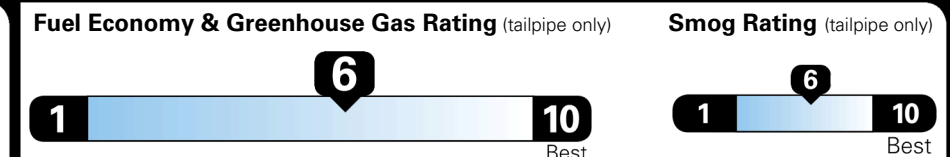

You save $500
in fuel costs over 5 years compared to the average new vehicle.

Annual fuel cost $1,600