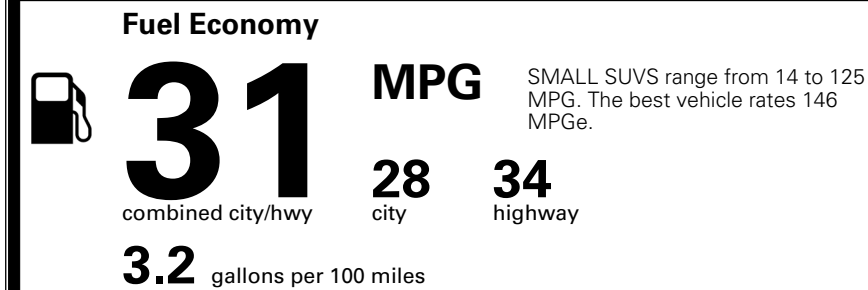

MSRP INCLUDING OPTIONS \$ 27,285.00

INLAND FREIGHT AND HANDLING \$ 1,495.00

TOTAL MANUFACTURER'S SUGGESTED RETAIL PRICE ▶ \$ 28,780.00

TOTAL ADDITIONAL WEIGHT: 16.2

EPA DOT Fuel Economy and Environment

Gasoline Vehicle