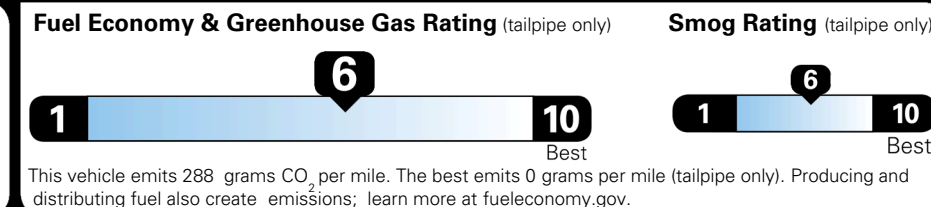

Actual results will vary for many reasons, including driving conditions and how you drive and maintain your vehicle. The average new vehicle gets 29 MPG and costs $8,500 to fuel over 5 years. Cost estimates are based on 15,000 miles per year at $ 3.30 per gallon. MPGe is miles per gasoline gallon equivalent. Vehicle emissions are a significant cause of climate change and smog.

fueleconomy.gov

Calculate personalized estimates and compare vehicles

GOVERNMENT 5-STAR SAFETY RATINGS

Overall Vehicle Score ★★★★★

Based on the combined rating of frontal, side and rollover. Should ONLY be compared to other vehicles of similar size and weight.

Frontal Driver ★★★★★

Crash Passenger ★★★★★

Based on the risk of injury in a frontal impact. Should ONLY be compared to other vehicles of similar size and weight.

Side Front seat ★★★★★

Crash Rear seat ★★★★★

Star ratings based on the risk of injury in a side impact.

Rollover ★★★★★

Star ratings based on the risk of rollover in a single-vehicle crash.

Star ratings range from 1 to 5 stars (★★★★★) with 5 being the highest.

Source: National Highway Traffic Safety Administration (NHTSA).

www.safercar.gov or 1-888-327-4236

Manufacturer's suggested retail price includes Manufacturer's recommended pre-delivery service. License and title fees, state and local taxes and other dealer installed options and accessories are not included in the manufacturer's suggested retail price.

PARTS CONTENT INFORMATION

FOR VEHICLES IN THIS CAR LINE U.S./CANADIAN PARTS CONTENT: 3 %

MAJOR SOURCES OF FOREIGN PARTS: KOREA: 90%

NOTE: PARTS CONTENT DOES NOT INCLUDE FINAL ASSEMBLY, DISTRIBUTION, OR OTHER NON-PARTS COSTS.

FOR THIS VEHICLE FINAL ASSEMBLY POINT: GWANGJU, KOREA

COUNTRY OF ORIGIN

ENGINE (MOTOR): KOREA

TRANSMISSION: KOREA

*Additional terms and conditions apply.

**Kia Connect may be currently unavailable for some Model Year 2022 and newer vehicles sold or purchased in Massachusetts; please see owners.kia.com for more information.

NOTE: When you purchase this vehicle, Kia America, Inc. collects personal information you provide to the dealership. For information on our collection and use of personal information and your rights, please see our Privacy Policy on www.kia.com.