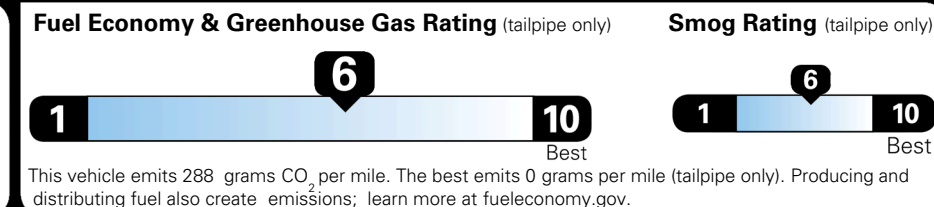

TOTAL ADDITIONAL WEIGHT: 58.8

EPA DOT Fuel Economy and Environment

Gasoline Vehicle

You save \$500
 in fuel costs over 5 years compared to the average new vehicle.

Annual fuel cost \$1,600

Actual results will vary for many reasons, including driving conditions and how you drive and maintain your vehicle. The average new vehicle gets 29 MPG and costs \$8,500 to fuel over 5 years. Cost estimates are based on 15,000 miles per year at \$ 3.30 per gallon. MPGe is miles per gasoline gallon equivalent. Vehicle emissions are a significant cause of climate change and smog.