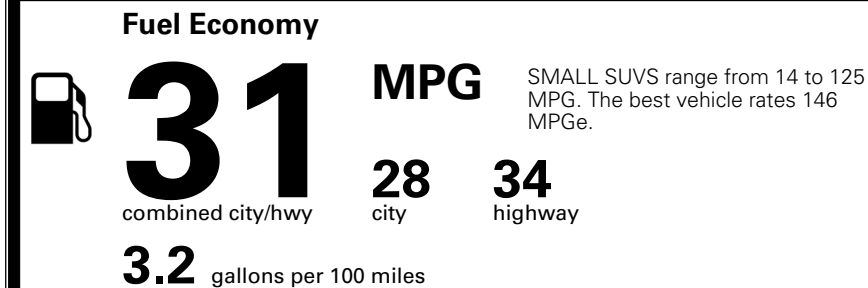

Included
Included
Included
Included
Included
Included
Included

ADDITIONAL INSTALLED EQUIPMENT:
(In addition to or in place of standard features)

Gentle Brown Interior Color Package
EX Sunroof Package
- Power Sunroof with Sunshade
- 17" Gloss Black Alloy Wheels
Cross Bars
Carpeted Floor Mats
Cargo Cover
Cargo Tray, Reversible
Auto-Dimming Mirror w/ HomeLink™
Lifestyle Hitch (Not Tow Capable)

Included
$800.00

$400.00
$200.00
$160.00
$140.00
$375.00
$350.00

MSRP INCLUDING OPTIONS

$ 28,915.00

INLAND FREIGHT AND HANDLING

$ 1,495.00

TOTAL MANUFACTURER'S SUGGESTED RETAIL PRICE ▶

$ 30,410.00

*Additional terms and conditions apply.
**Kia Connect may be currently unavailable for some Model Year 2022 and newer vehicles sold or purchased in Massachusetts; please see owners.kia.com for more information.
NOTE: When you purchase this vehicle, Kia America, Inc. collects personal information you provide to the dealership. For information on our collection and use of personal information and your rights, please see our Privacy Policy on www.kia.com.

TOTAL ADDITIONAL WEIGHT: 58.8

EPA DOT Fuel Economy and Environment

Gasoline Vehicle

You save $500
in fuel costs over 5 years compared to the average new vehicle.

Annual fuel cost $1,600