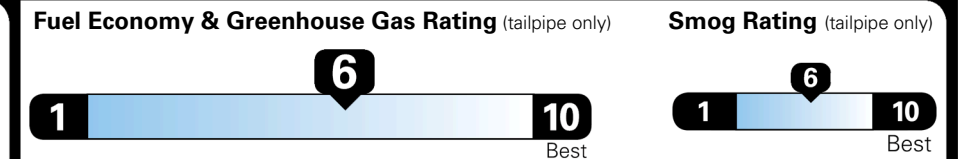

EPA DOT Fuel Economy and Environment

Gasoline Vehicle

Fuel Economy

30 MPG
combined city/hwy

28 MPG
city

33 MPG
highway

3.3 gallons per 100 miles

SMALL SUVs range from 14 to 138 MPG. The best vehicle rates 146 MPGe.

You save $250
in fuel costs over 5 years compared to the average new vehicle.

Annual fuel cost $1,550