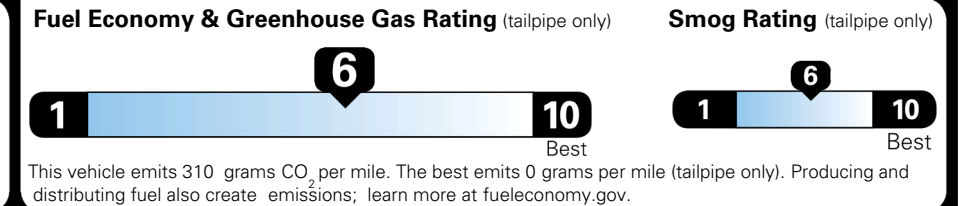

### EPA DOT Fuel Economy and Environment

Gasoline Vehicle

**You save \$0**  
 in fuel costs over 5 years compared to the average new vehicle.

Annual fuel cost  
**\$1,700**

Actual results will vary for many reasons, including driving conditions and how you drive and maintain your vehicle. The average new vehicle gets 29 MPG and costs \$8,500 to fuel over 5 years. Cost estimates are based on 15,000 miles per year at \$ 3.30 per gallon. MPGe is miles per gasoline gallon equivalent. Vehicle emissions are a significant cause of climate change and smog.