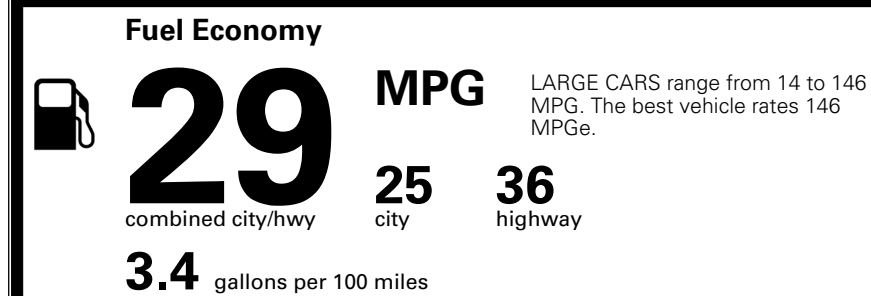

EPA DOT Fuel Economy and Environment

Gasoline Vehicle

You save $0
in fuel costs over 5 years compared to the average new vehicle.

Annual fuel cost $1,700