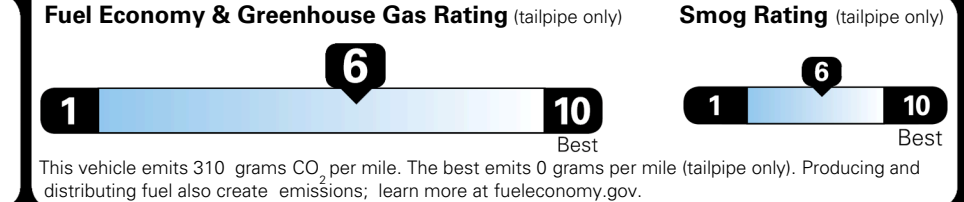

Gasoline Vehicle

You save $0
in fuel costs over 5 years compared to the average new vehicle.

Annual fuel cost $1,700

Actual results will vary for many reasons, including driving conditions and how you drive and maintain your vehicle. The average new vehicle gets 29 MPG and costs $8,500 to fuel over 5 years. Cost estimates are based on 15,000 miles per year at $ 3.30 per gallon. MPGe is miles per gasoline gallon equivalent. Vehicle emissions are a significant cause of climate change and smog.

fueleconomy.gov
Calculate personalized estimates and compare vehicles

Smartphone QR Code