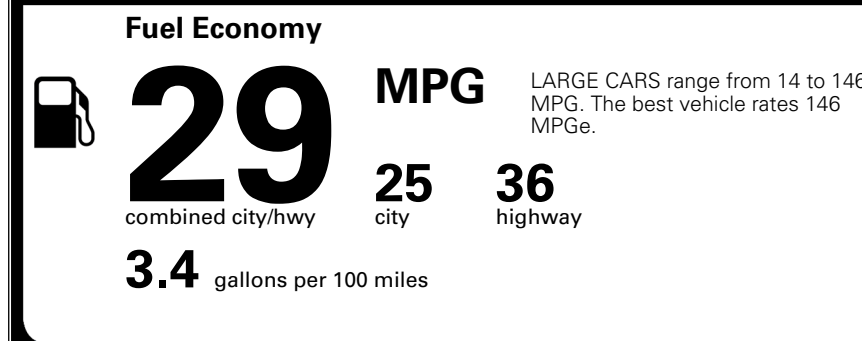

\$695.00
 \$295.00
 \$2,200.00

\$350.00

\$ 32,030.00

\$ 1,245.00

\$ 33,275.00

EPA DOT Fuel Economy and Environment

Gasoline Vehicle

You save \$0
 in fuel costs over 5 years compared to the average new vehicle.