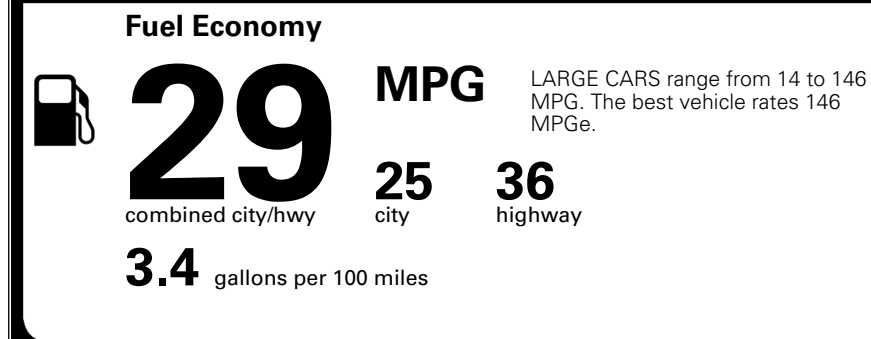

\$495.00
 \$295.00
 \$110.00
 \$200.00

\$ 29,590.00

\$ 1,245.00

\$ 30,835.00

EPA DOT Fuel Economy and Environment

Gasoline Vehicle

You save \$0
 in fuel costs over 5 years compared to the average new vehicle.