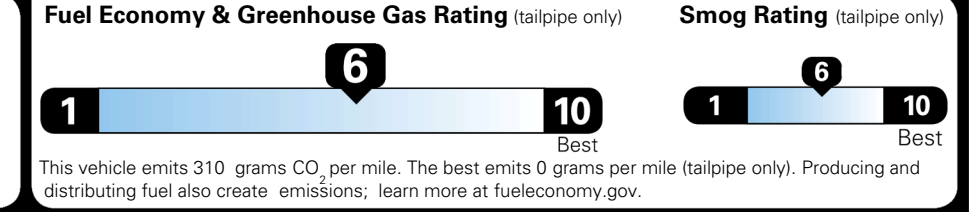

Gasoline Vehicle

You save $0
in fuel costs over 5 years compared to the average new vehicle.

Annual fuel cost $1,700

Actual results will vary for many reasons, including driving conditions and how you drive and maintain your vehicle. The average new vehicle gets 29 MPG and costs $8,500 to fuel over 5 years. Cost estimates are based on 15,000 miles per year at $ 3.30 per gallon. MPGe is miles per gasoline gallon equivalent. Vehicle emissions are a significant cause of climate change and smog.

fueleconomy.gov
Calculate personalized estimates and compare vehicles

Smartphone QR Code