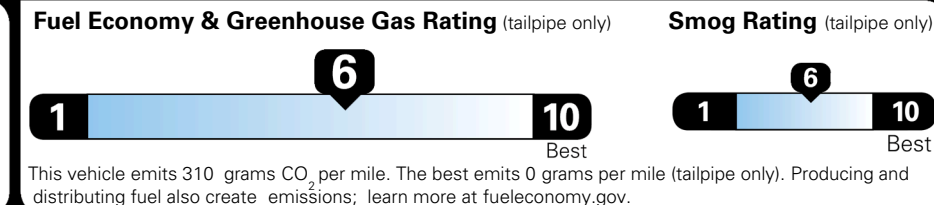

\$295.00
 \$350.00

\$ 29,035.00

\$ 1,195.00

\$ 30,230.00

EPA DOT Fuel Economy and Environment

Gasoline Vehicle

You save \$0
 in fuel costs over 5 years compared to the average new vehicle.

Annual fuel cost
\$1,700