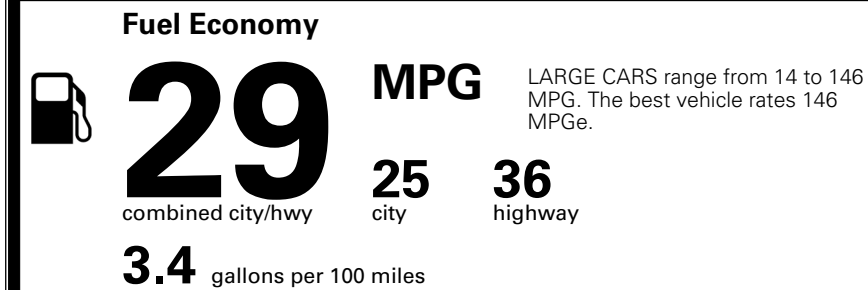

\$295.00
 \$350.00

\$ 29,035.00

\$ 1,195.00

\$ 30,230.00

EPA DOT Fuel Economy and Environment

Gasoline Vehicle

You save \$0
 in fuel costs over 5 years compared to the average new vehicle.

Annual fuel cost
\$1,700