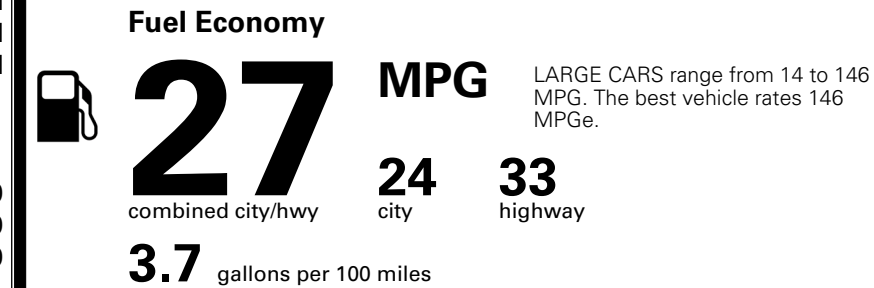

WARRANTY

10 Year/100,000 Mile Limited Powertrain Warranty
5 Year/60,000 Mile Limited Basic Warranty
5 Year/60,000 Mile Roadside Assistance

*Additional terms and conditions apply.
**Kia Connect may be currently unavailable for some Model Year 2022 and newer vehicles sold or purchased in Massachusetts; please see owners.kia.com for more information.
NOTE: When you purchase this vehicle, Kia America, Inc. collects personal information you provide to the dealership. For information on our collection and use of personal information and your rights, please see our Privacy Policy on www.kia.com.

MANUFACTURER'S SUGGESTED RETAIL PRICE ▶

COMPARE GT-LINE AWD FEATURES
Added to/in place of standard GT-Line FWD features
- All-Wheel Drive
- Heated Steering Wheel

ADDITIONAL INSTALLED EQUIPMENT:
(In addition to or in place of standard features)

Snow White Pearl Paint
GT-Line Red Interior Color Package
GT-Line Premium Package
- Panoramic Sunroof w/ Power Sunshade
- LED Interior Lighting
- Bose Premium Audio w/Active Sound Design
- 18" Black Finished Alloy Wheels, Unique Design
Auto-Dimming Mirror w/ HomeLink™

$ 30,090.00

Included
Included
Included

$495.00
$295.00
$2,200.00

$350.00

MSRP INCLUDING OPTIONS

$ 33,430.00

INLAND FREIGHT AND HANDLING

$ 1,245.00

TOTAL MANUFACTURER'S SUGGESTED RETAIL PRICE ▶

$ 34,675.00

TOTAL ADDITIONAL WEIGHT: 1.4

EPA DOT Fuel Economy and Environment

Gasoline Vehicle

You spend **$750** more in fuel costs over 5 years compared to the average new vehicle.

Annual fuel cost **$1,850**