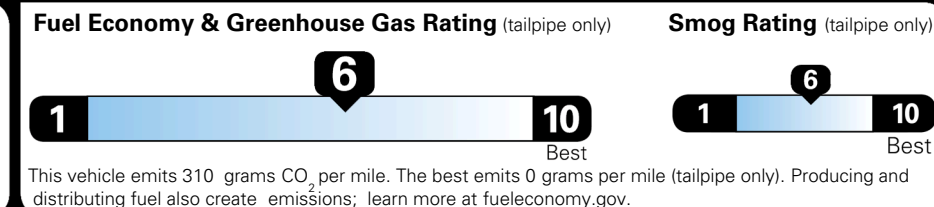

### EPA DOT Fuel Economy and Environment

Gasoline Vehicle

**You save \$0**  
 in fuel costs over 5 years compared to the average new vehicle.

**Annual fuel cost \$1,700**

Actual results will vary for many reasons, including driving conditions and how you drive and maintain your vehicle. The average new vehicle gets 29 MPG and costs \$8,500 to fuel over 5 years. Cost estimates are based on 15,000 miles per year at \$ 3.30 per gallon. MPGe is miles per gasoline gallon equivalent. Vehicle emissions are a significant cause of climate change and smog.