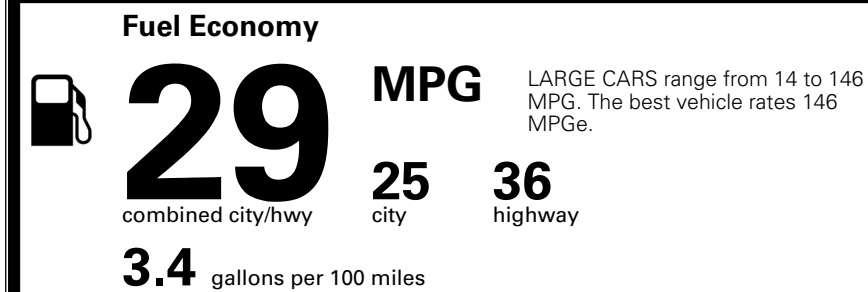

EPA DOT Fuel Economy and Environment

Gasoline Vehicle

You save $0
in fuel costs over 5 years compared to the average new vehicle.

Annual fuel cost $1,700