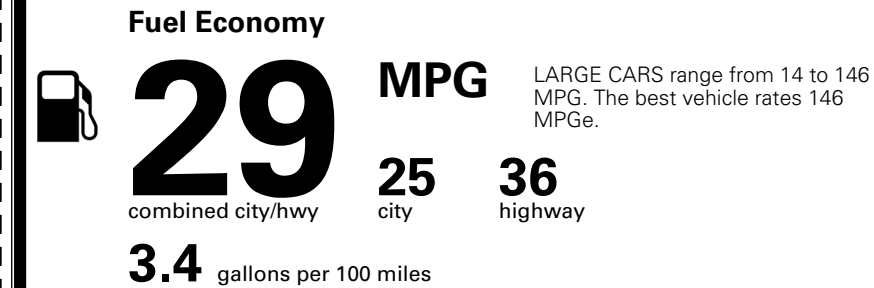

EPA DOT Fuel Economy and Environment

Gasoline Vehicle

You save $0
in fuel costs over 5 years compared to the average new vehicle.

Annual fuel cost $1,700