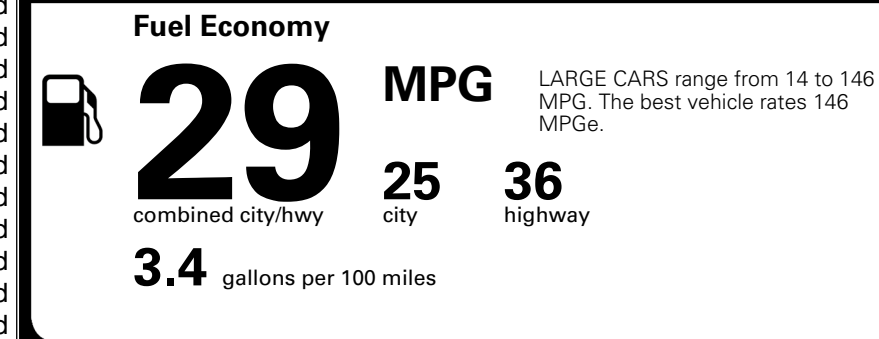

\$ 1,195.00

TOTAL MANUFACTURER'S SUGGESTED RETAIL PRICE ▶

\$ 32,630.00

TOTAL ADDITIONAL WEIGHT: 1.4

EPA DOT Fuel Economy and Environment

Gasoline Vehicle

You save \$0
 in fuel costs over 5 years compared to the average new vehicle.