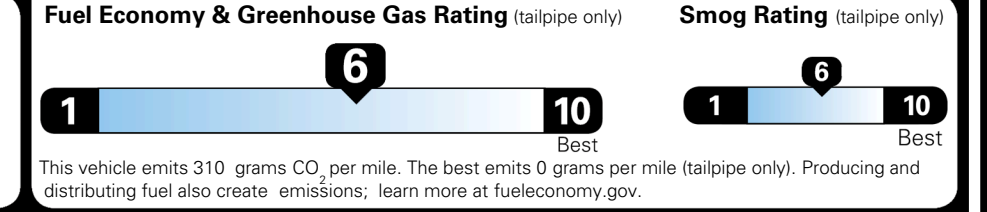

Actual results will vary for many reasons, including driving conditions and how you drive and maintain your vehicle. The average new vehicle gets 29 MPG and costs $8,500 to fuel over 5 years. Cost estimates are based on 15,000 miles per year at $ 3.30 per gallon. MPGe is miles per gasoline gallon equivalent. Vehicle emissions are a significant cause of climate change and smog.

fueleconomy.gov

Calculate personalized estimates and compare vehicles