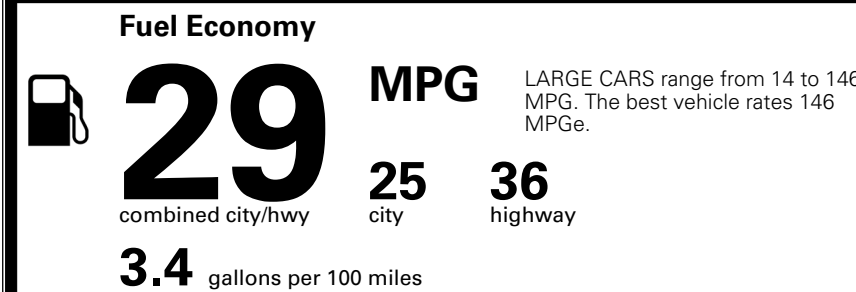

EPA DOT Fuel Economy and Environment

Gasoline Vehicle

You save $0
in fuel costs over 5 years compared to the average new vehicle.

Annual fuel cost $1,700