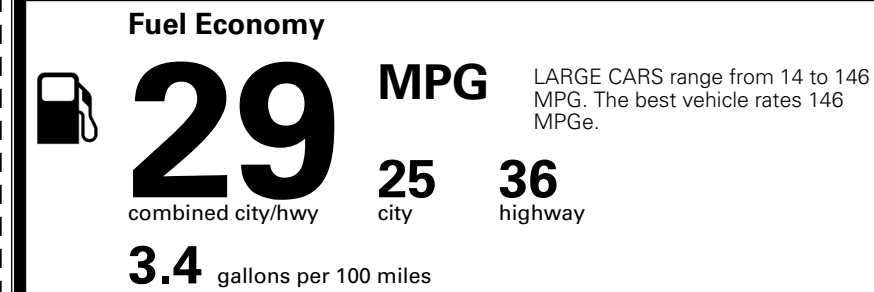

EPA DOT Fuel Economy and Environment

Gasoline Vehicle

You save $0
in fuel costs over 5 years compared to the average new vehicle.

Annual fuel cost $1,700