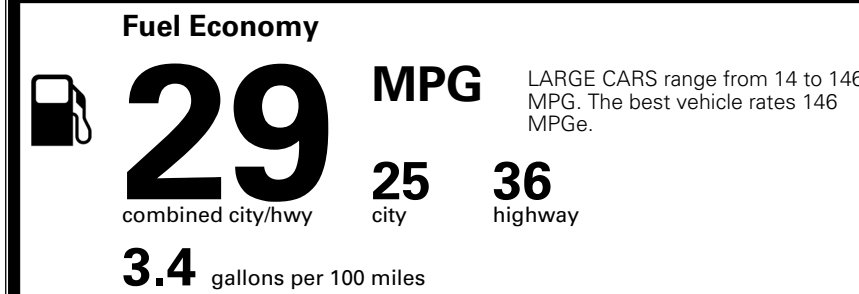

EPA DOT Fuel Economy and Environment

Gasoline Vehicle

You save $0
in fuel costs over 5 years compared to the average new vehicle.

Annual fuel cost $1,700