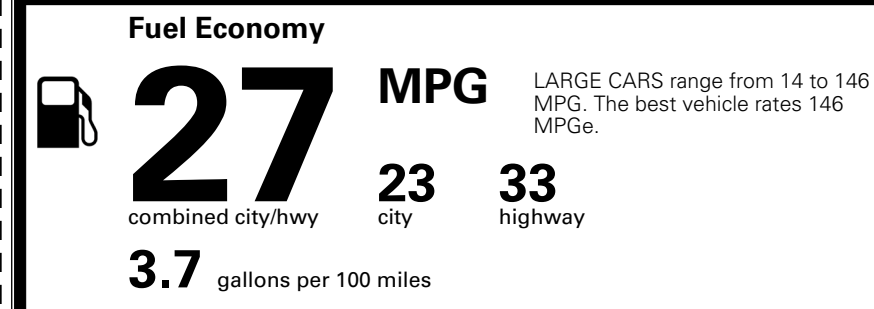

\$495.00
 \$200.00
 \$350.00
 \$45.00
 \$135.00
 \$75.00

MSRP INCLUDING OPTIONS

\$ 34,790.00

INLAND FREIGHT AND HANDLING

\$ 1,195.00

TOTAL MANUFACTURER'S SUGGESTED RETAIL PRICE ▶

\$ 35,985.00

TOTAL ADDITIONAL WEIGHT: 14.8

EPA DOT Fuel Economy and Environment

Gasoline Vehicle

You spend \$750 more in fuel costs over 5 years compared to the average new vehicle.

Annual fuel cost \$1,850

Actual results will vary for many reasons, including driving conditions and how you drive and maintain your vehicle. The average new vehicle gets 29 MPG and costs \$8,500 to fuel over 5 years. Cost estimates are based on 15,000 miles per year at \$ 3.30 per gallon. MPGe is miles per gasoline gallon equivalent. Vehicle emissions are a significant cause of climate change and smog.