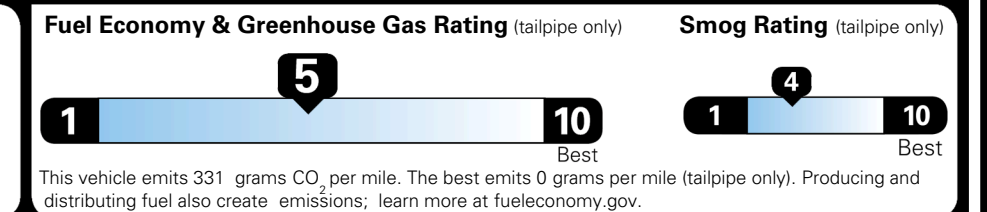

\$495.00
 \$200.00
 \$350.00
 \$45.00
 \$135.00
 \$75.00

MSRP INCLUDING OPTIONS

\$ 34,790.00

INLAND FREIGHT AND HANDLING

\$ 1,195.00

TOTAL MANUFACTURER'S SUGGESTED RETAIL PRICE ▶

\$ 35,985.00

TOTAL ADDITIONAL WEIGHT: 14.8

EPA DOT Fuel Economy and Environment

Gasoline Vehicle

You spend \$750 more in fuel costs over 5 years compared to the average new vehicle.

Annual fuel cost \$1,850

Actual results will vary for many reasons, including driving conditions and how you drive and maintain your vehicle. The average new vehicle gets 29 MPG and costs \$8,500 to fuel over 5 years. Cost estimates are based on 15,000 miles per year at \$ 3.30 per gallon. MPGe is miles per gasoline gallon equivalent. Vehicle emissions are a significant cause of climate change and smog.