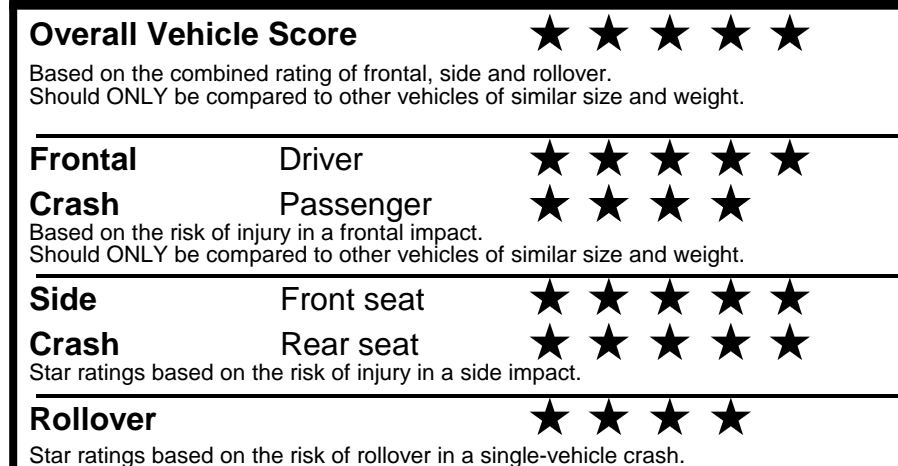

fueleconomy.gov
 Calculate personalized estimates and compare vehicles

Smartphone QR Code

GOVERNMENT 5-STAR SAFETY RATINGS

Star ratings range from 1 to 5 stars (★★★★★) with 5 being the highest.
 Source: National Highway Traffic Safety Administration (NHTSA).
www.safercar.gov or 1-888-327-4236