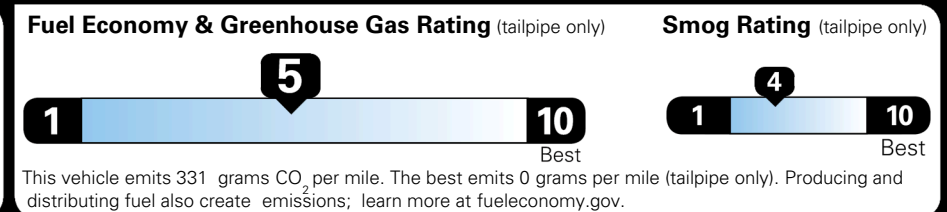

Actual results will vary for many reasons, including driving conditions and how you drive and maintain your vehicle. The average new vehicle gets 29 MPG and costs $8,500 to fuel over 5 years. Cost estimates are based on 15,000 miles per year at $ 3.30 per gallon. MPGe is miles per gasoline gallon equivalent. Vehicle emissions are a significant cause of climate change and smog.

fueleconomy.gov
Calculate personalized estimates and compare vehicles