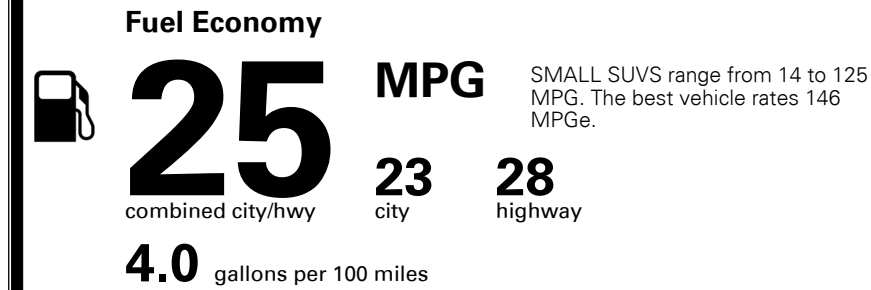

MANUFACTURER'S SUGGESTED RETAIL PRICE ▶ $ 37,090.00

ADDITIONAL INSTALLED EQUIPMENT:
(In addition to or in place of standard features)
Wolf Gray Paint $495.00
Cross Bars $395.00
Auto-Dimming Mirror w/ HomeLink™ $375.00

MSRP INCLUDING OPTIONS $ 38,355.00
INLAND FREIGHT AND HANDLING $ 1,445.00
TOTAL MANUFACTURER'S SUGGESTED RETAIL PRICE ▶ $ 39,800.00

TOTAL ADDITIONAL WEIGHT: 11.5

*Additional terms and conditions apply.
**Kia Connect may be currently unavailable for some Model Year 2022 and newer vehicles sold or purchased in Massachusetts; please see owners.kia.com for more information.
NOTE: When you purchase this vehicle, Kia America, Inc. collects personal information you provide to the dealership. For information on our collection and use of personal information and your rights, please see our Privacy Policy on www.kia.com.

EPA DOT Fuel Economy and Environment

Gasoline Vehicle

You spend $1,500 more in fuel costs over 5 years compared to the average new vehicle.

Annual fuel cost $2,000