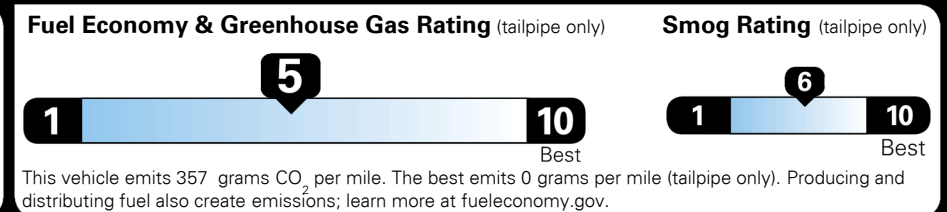

MSRP INCLUDING OPTIONS \$ 38,355.00
 INLAND FREIGHT AND HANDLING \$ 1,445.00
TOTAL MANUFACTURER'S SUGGESTED RETAIL PRICE ▶ \$ 39,800.00

TOTAL ADDITIONAL WEIGHT: 11.5

*Additional terms and conditions apply.
 **Kia Connect may be currently unavailable for some Model Year 2022 and newer vehicles sold or purchased in Massachusetts; please see owners.kia.com for more information.
 NOTE: When you purchase this vehicle, Kia America, Inc. collects personal information you provide to the dealership. For information on our collection and use of personal information and your rights, please see our Privacy Policy on www.kia.com.

EPA DOT Fuel Economy and Environment

Gasoline Vehicle

You spend \$1,500 more in fuel costs over 5 years compared to the average new vehicle.

Annual fuel cost \$2,000

Actual results will vary for many reasons, including driving conditions and how you drive and maintain your vehicle. The average new vehicle gets 29 MPG and costs \$8,500 to fuel over 5 years. Cost estimates are based on 15,000 miles per year at \$ 3.30 per gallon. MPGe is miles per gasoline gallon equivalent. Vehicle emissions are a significant cause of climate change and smog.