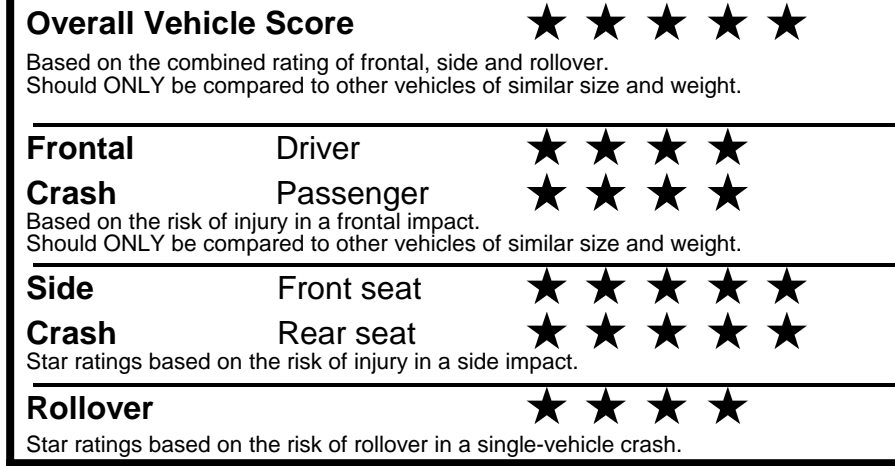

fueleconomy.gov
 Calculate personalized estimates and compare vehicles

Smartphone QR Code

GOVERNMENT 5-STAR SAFETY RATINGS

PARTS CONTENT INFORMATION

FOR VEHICLES IN THIS CAR LINE U.S./CANADIAN PARTS CONTENT: 55 %