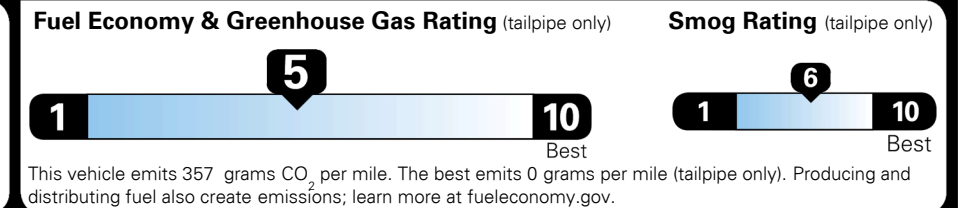

MSRP INCLUDING OPTIONS \$ 37,960.00

INLAND FREIGHT AND HANDLING \$ 1,445.00

TOTAL MANUFACTURER'S SUGGESTED RETAIL PRICE ▶ \$ 39,405.00

TOTAL ADDITIONAL WEIGHT: 1.4

*Additional terms and conditions apply.
 **Kia Connect may be currently unavailable for some Model Year 2022 and newer vehicles sold or purchased in Massachusetts; please see owners.kia.com for more information.
 NOTE: When you purchase this vehicle, Kia America, Inc. collects personal information you provide to the dealership. For information on our collection and use of personal information and your rights, please see our Privacy Policy on www.kia.com.

EPA DOT Fuel Economy and Environment

Gasoline Vehicle

You spend \$1,500 more in fuel costs over 5 years
 compared to the average new vehicle.

Annual fuel cost \$2,000

Actual results will vary for many reasons, including driving conditions and how you drive and maintain your vehicle. The average new vehicle gets 29 MPG and costs \$8,500 to fuel over 5 years. Cost estimates are based on 15,000 miles per year at \$ 3.30 per gallon. MPGe is miles per gasoline gallon equivalent. Vehicle emissions are a significant cause of climate change and smog.