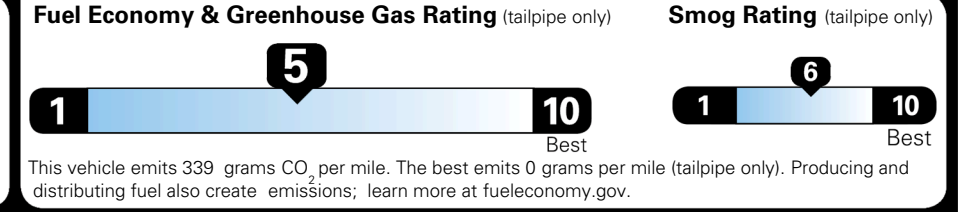

MSRP INCLUDING OPTIONS \$ 38,025.00

INLAND FREIGHT AND HANDLING \$ 1,495.00

TOTAL MANUFACTURER'S SUGGESTED RETAIL PRICE ▶ \$ 39,520.00

TOTAL ADDITIONAL WEIGHT: 18.6

EPA DOT Fuel Economy and Environment

Gasoline Vehicle

SMALL SUVs range from 14 to 138 MPG. The best vehicle rates 146 MPGe.

You spend \$1,000 more in fuel costs over 5 years compared to the average new vehicle.

Annual fuel cost \$1,900

Actual results will vary for many reasons, including driving conditions and how you drive and maintain your vehicle. The average new vehicle gets 29 MPG and costs \$8,500 to fuel over 5 years. Cost estimates are based on 15,000 miles per year at \$ 3.30 per gallon. MPGe is miles per gasoline gallon equivalent. Vehicle emissions are a significant cause of climate change and smog.