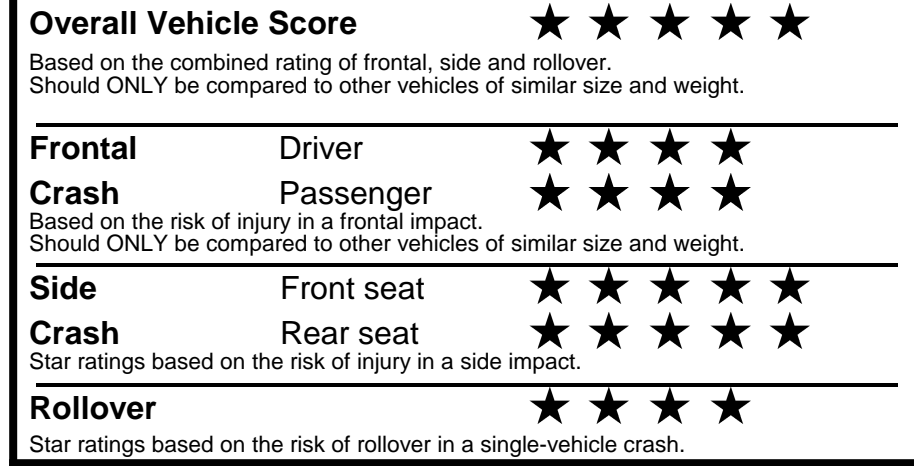

fueleconomy.gov
 Calculate personalized estimates and compare vehicles

GOVERNMENT 5-STAR SAFETY RATINGS

Star ratings range from 1 to 5 stars (★★★★★) with 5 being the highest. Source: National Highway Traffic Safety Administration (NHTSA). www.safercar.gov or 1-888-327-4236