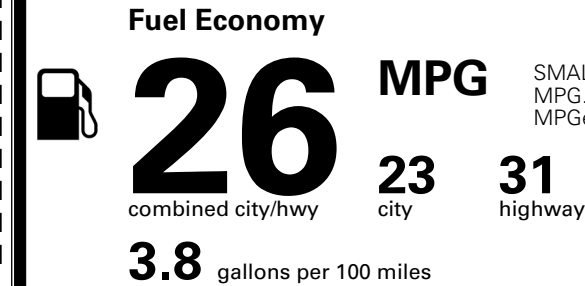

MSRP INCLUDING OPTIONS \$ 38,025.00

INLAND FREIGHT AND HANDLING \$ 1,495.00

TOTAL MANUFACTURER'S SUGGESTED RETAIL PRICE ▶ \$ 39,520.00

TOTAL ADDITIONAL WEIGHT: 18.6

EPA DOT Fuel Economy and Environment

Gasoline Vehicle

SMALL SUVs range from 14 to 138 MPG. The best vehicle rates 146 MPGe.

You spend \$1,000 more in fuel costs over 5 years compared to the average new vehicle.

Annual fuel cost \$1,900

Actual results will vary for many reasons, including driving conditions and how you drive and maintain your vehicle. The average new vehicle gets 29 MPG and costs \$8,500 to fuel over 5 years. Cost estimates are based on 15,000 miles per year at \$ 3.30 per gallon. MPGe is miles per gasoline gallon equivalent. Vehicle emissions are a significant cause of climate change and smog.