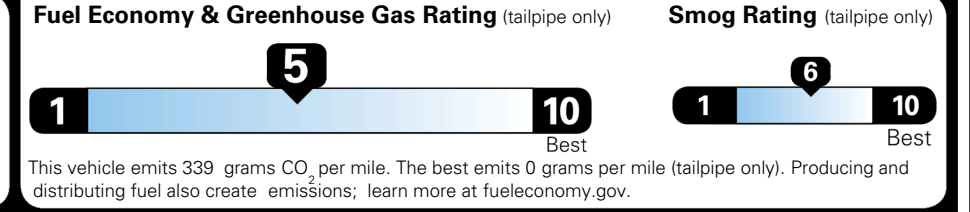

MSRP INCLUDING OPTIONS \$ 37,530.00

INLAND FREIGHT AND HANDLING \$ 1,495.00

TOTAL MANUFACTURER'S SUGGESTED RETAIL PRICE ▶ \$ 39,025.00

\$ 35,290.00

Included
 Included
 Included
 Included
 Included
 Included
 Included
 Included

EPA DOT Fuel Economy and Environment

Gasoline Vehicle

You spend \$1,000 more in fuel costs over 5 years
 compared to the average new vehicle.

Annual fuel cost \$1,900

Actual results will vary for many reasons, including driving conditions and how you drive and maintain your vehicle. The average new vehicle gets 29 MPG and costs \$8,500 to fuel over 5 years. Cost estimates are based on 15,000 miles per year at \$ 3.30 per gallon. MPGe is miles per gasoline gallon equivalent. Vehicle emissions are a significant cause of climate change and smog.