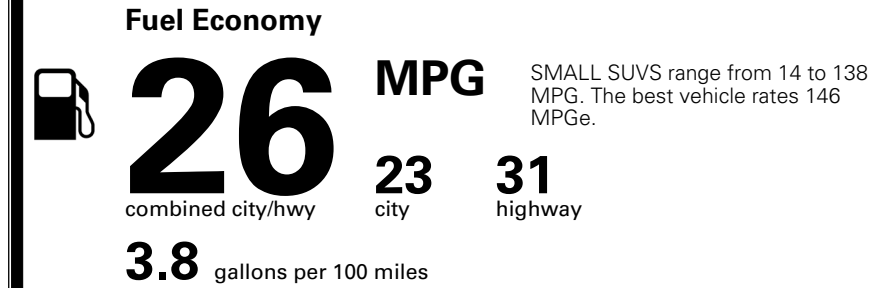

EXTERIOR

17" Alloy Wheels
LED Projector Headlights w/ Auto-On/Off
LED Positioning Lights
Power Adj. Heated Outside Mirrors w/LED Turn Signals
Compact Spare Tire

WARRANTY

10 Year/100,000 Mile Limited Powertrain Warranty
5 Year/60,000 Mile Limited Basic Warranty
5 Year/60,000 Mile Roadside Assistance

MANUFACTURER'S SUGGESTED RETAIL PRICE ▶

COMPARE S FWD FEATURES

Added to/in place of standard LX FWD features

- 18" Alloy Wheels
- Roof Rails
- Parking Distance Warning-Forward/Reverse
- SynTex Seating Material
- Power Adj. Driver's Seat w/ Power Lumbar
- Wireless Phone Charger
- Heated Front Seats
- Dual-Zone Automatic Climate Control

ADDITIONAL INSTALLED EQUIPMENT: (In addition to or in place of standard features)

Panoramic Sunroof Package $1,300.00
- Panoramic Sunroof w/ Power Sunshade
- LED Interior Lighting
Carpeted Floor Mats $235.00
Cargo Cover $200.00
Carpet Cargo Mat w/Seatback Protection $130.00
Auto-Dimming Mirror w/ HomeLink™ $375.00

MSRP INCLUDING OPTIONS $ 37,530.00

INLAND FREIGHT AND HANDLING $ 1,495.00

TOTAL MANUFACTURER'S SUGGESTED RETAIL PRICE ▶ $ 39,025.00

$ 35,290.00

Included
Included
Included
Included
Included
Included
Included
Included

EPA DOT Fuel Economy and Environment

Gasoline Vehicle