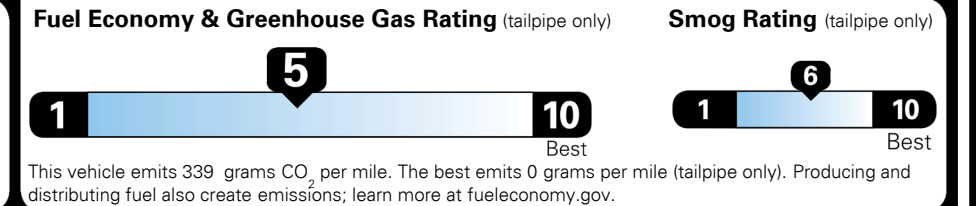

EPA DOT Fuel Economy and Environment

Gasoline Vehicle

You spend \$1,000 more in fuel costs over 5 years compared to the average new vehicle.

Annual fuel cost \$1,900

Actual results will vary for many reasons, including driving conditions and how you drive and maintain your vehicle. The average new vehicle gets 29 MPG and costs \$8,500 to fuel over 5 years. Cost estimates are based on 15,000 miles per year at \$ 3.30 per gallon. MPGe is miles per gasoline gallon equivalent. Vehicle emissions are a significant cause of climate change and smog.