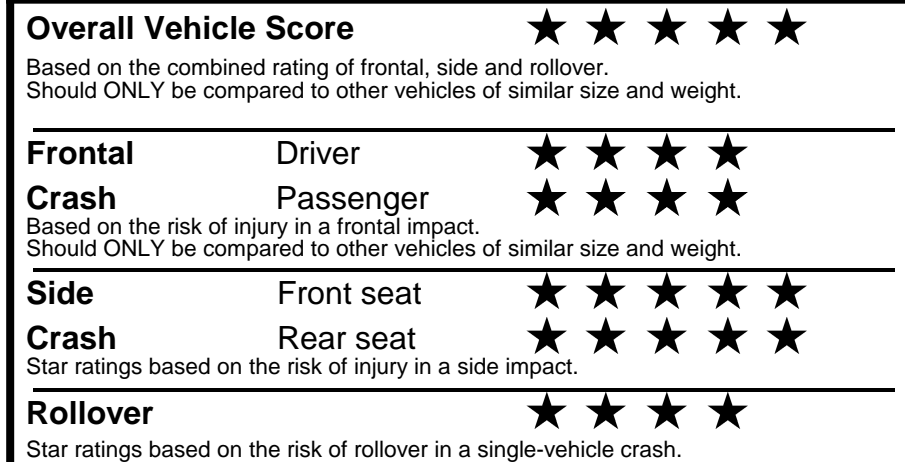

fueleconomy.gov

Calculate personalized estimates and compare vehicles

GOVERNMENT 5-STAR SAFETY RATINGS

Star ratings range from 1 to 5 stars (★★★★★) with 5 being the highest. Source: National Highway Traffic Safety Administration (NHTSA). www.safercar.gov or 1-888-327-4236