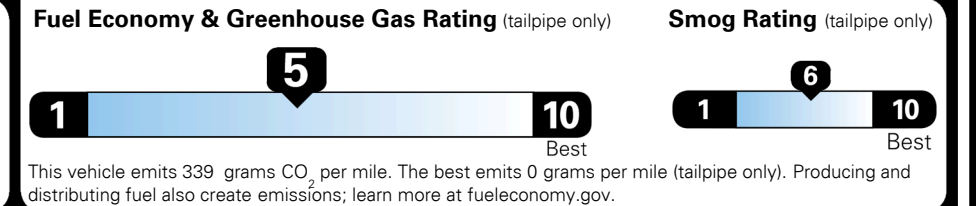

TOTAL ADDITIONAL WEIGHT: 19.7

EPA DOT Fuel Economy and Environment

Gasoline Vehicle

You spend \$1,000 more in fuel costs over 5 years compared to the average new vehicle.

Annual fuel cost \$1,900

Actual results will vary for many reasons, including driving conditions and how you drive and maintain your vehicle. The average new vehicle gets 29 MPG and costs \$8,500 to fuel over 5 years. Cost estimates are based on 15,000 miles per year at \$ 3.30 per gallon. MPGe is miles per gasoline gallon equivalent. Vehicle emissions are a significant cause of climate change and smog.