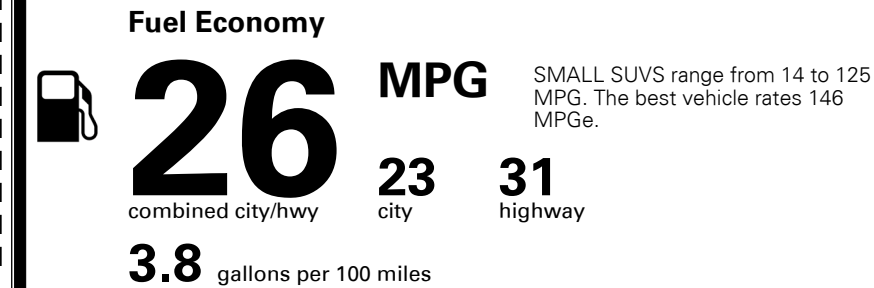

TOTAL ADDITIONAL WEIGHT: 19.7

EPA DOT Fuel Economy and Environment

Gasoline Vehicle

You spend \$1,000 more in fuel costs over 5 years compared to the average new vehicle.

Annual fuel cost \$1,900

Actual results will vary for many reasons, including driving conditions and how you drive and maintain your vehicle. The average new vehicle gets 29 MPG and costs \$8,500 to fuel over 5 years. Cost estimates are based on 15,000 miles per year at \$ 3.30 per gallon. MPGe is miles per gasoline gallon equivalent. Vehicle emissions are a significant cause of climate change and smog.