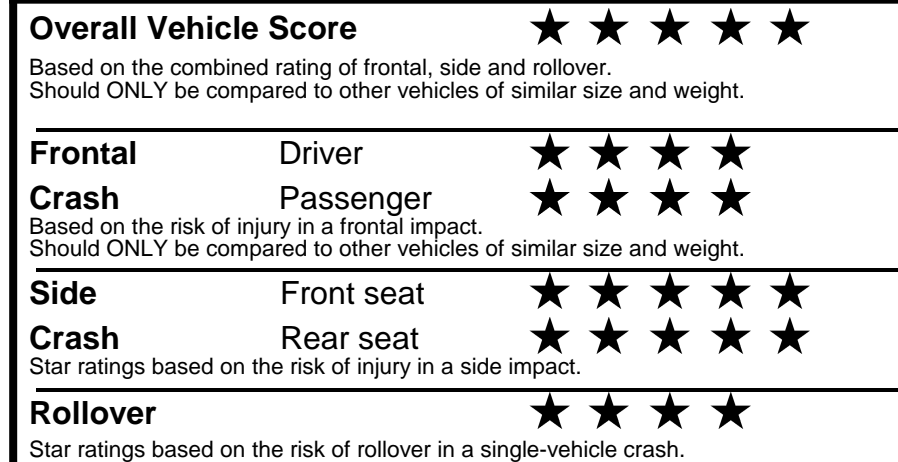

fueleconomy.gov

Calculate personalized estimates and compare vehicles

GOVERNMENT 5-STAR SAFETY RATINGS

Star ratings range from 1 to 5 stars (★★★★★) with 5 being the highest. Source: National Highway Traffic Safety Administration (NHTSA). www.safercar.gov or 1-888-327-4236